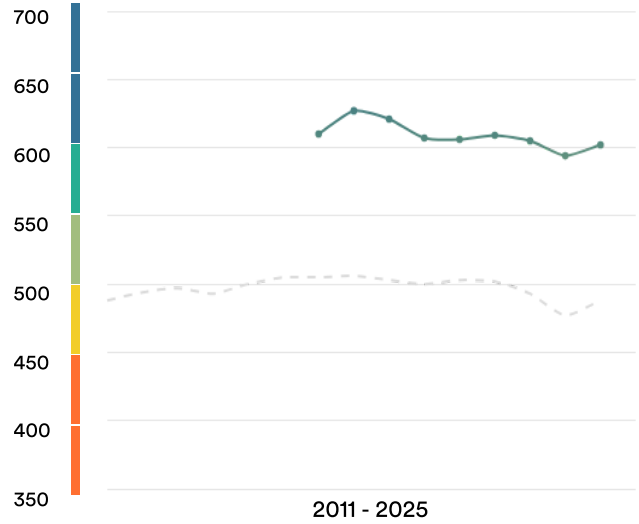

### Scores by skill

Reading score: 611

Listening score: 605

Writing score: 565

Speaking score: 560

### Proficiency Trends

Key ■ Very high ■ High ■ Moderate ■ Low ■ Very low

# Age Trends