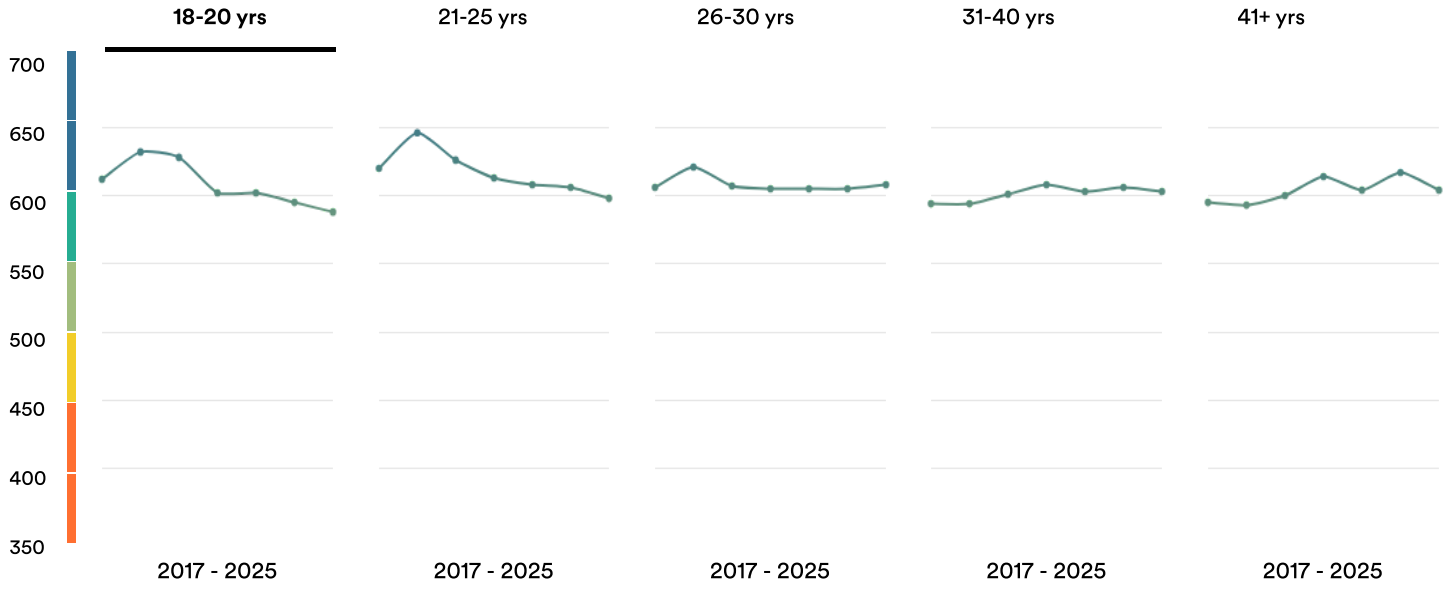

### Scores by skill

Reading score: 611

Listening score: 605

Writing score: 565

Speaking score: 560

### Proficiency Trends

Key ■ Very high ■ High ■ Moderate ■ Low ■ Very low

# Age Trends