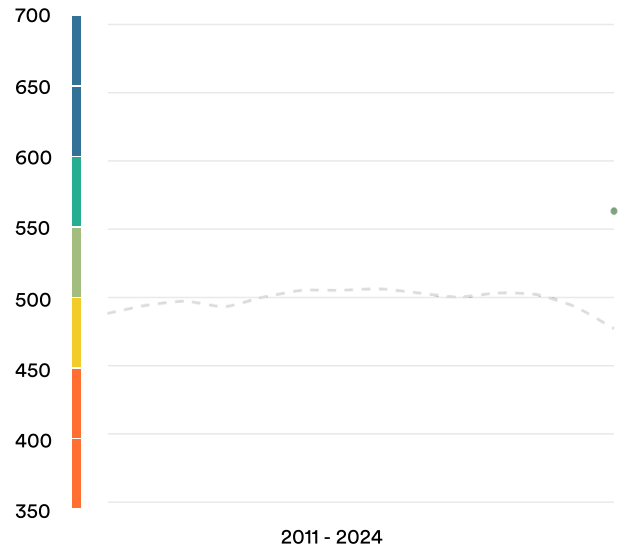

 **Suriname**

#27

Ranked no. 27 out of 116 countries

EF EPI score: 563 

Global average score: 477

Position in Latin America: 1 of 21

Proficiency Trends

Key  Very high  High  Moderate  Low  Very low

Geographic Scores

Cities

 Paramaribo 569

About EF EPI

The EF English Proficiency Index (EF EPI) is a ranking of countries and regions by their English skills. This regional fact sheet is a companion to the EF EPI 2024 edition report. To read the full EF EPI report, with the ranking, regional analyses, and demographic trends, visit www.ef.com/epi. (https://www.ef.com/epi) The EF EPI is published by Signum International AG.