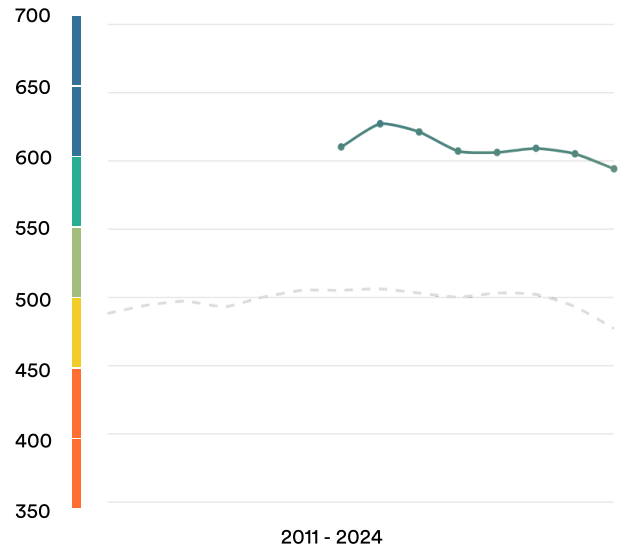

South Africa

#11

Ranked no. 11 out of 116 countries

EF EPI score: 594 ▼ -11

Global average score: 477

Position in Africa: 1 of 24

Proficiency Trends

Key ■ Very high ■ High ■ Moderate ■ Low ■ Very low

Geographic Scores

Regions

Western Cape	609
Northwest	608
Gauteng	601
Free State	597
KwaZulu-Natal	595
Eastern Cape	594
Mpumalanga	577
Limpopo	557

Cities

Port Elizabeth	611
Cape Town	609
Pretoria	605
Johannesburg	599
Durban	580

Age Trends

Gender Trends

About EF EPI

The EF English Proficiency Index (EF EPI) is a ranking of countries and regions by their English skills. This regional fact sheet is a companion to the EF EPI 2024 edition report. To read the full EF EPI report, with the ranking, regional analyses, and demographic trends, visit www.ef.com/epi.