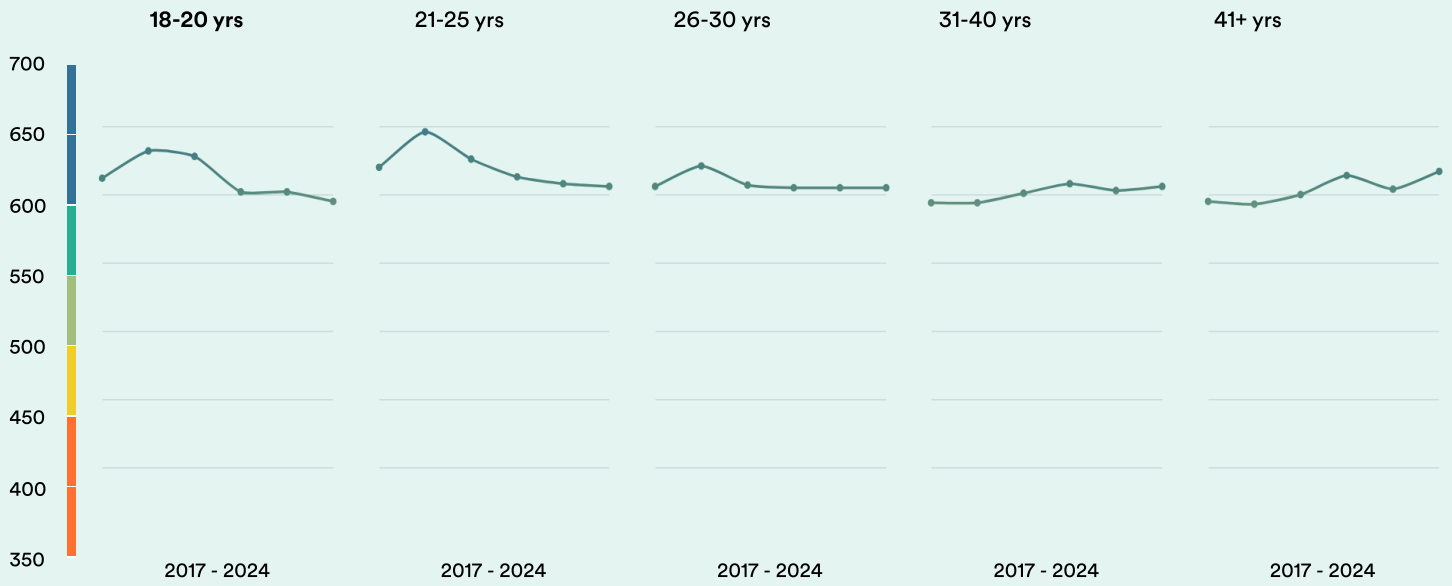

South Africa

#11

Ranked no. 11 out of 116 countries

EF EPI score: 594 ▼ -11

Global average score: 477

Position in Africa: 1 of 24

Proficiency Trends

Key ■ Very high ■ High ■ Moderate ■ Low ■ Very low

Geographic Scores

Regions

Western Cape	609
Northwest	608
Gauteng	601
Free State	597
KwaZulu-Natal	595
Eastern Cape	594
Mpumalanga	577
Limpopo	557

Cities

Port Elizabeth	611
Cape Town	609
Pretoria	605
Johannesburg	599
Durban	580

Age Trends

Gender Trends

About EF EPI

The EF English Proficiency Index (EF EPI) is a ranking of countries and regions by their English skills. This regional fact sheet is a companion to the EF EPI 2024 edition report. To read the full EF EPI report, with the ranking, regional analyses, and demographic trends, visit www.ef.com/epi.