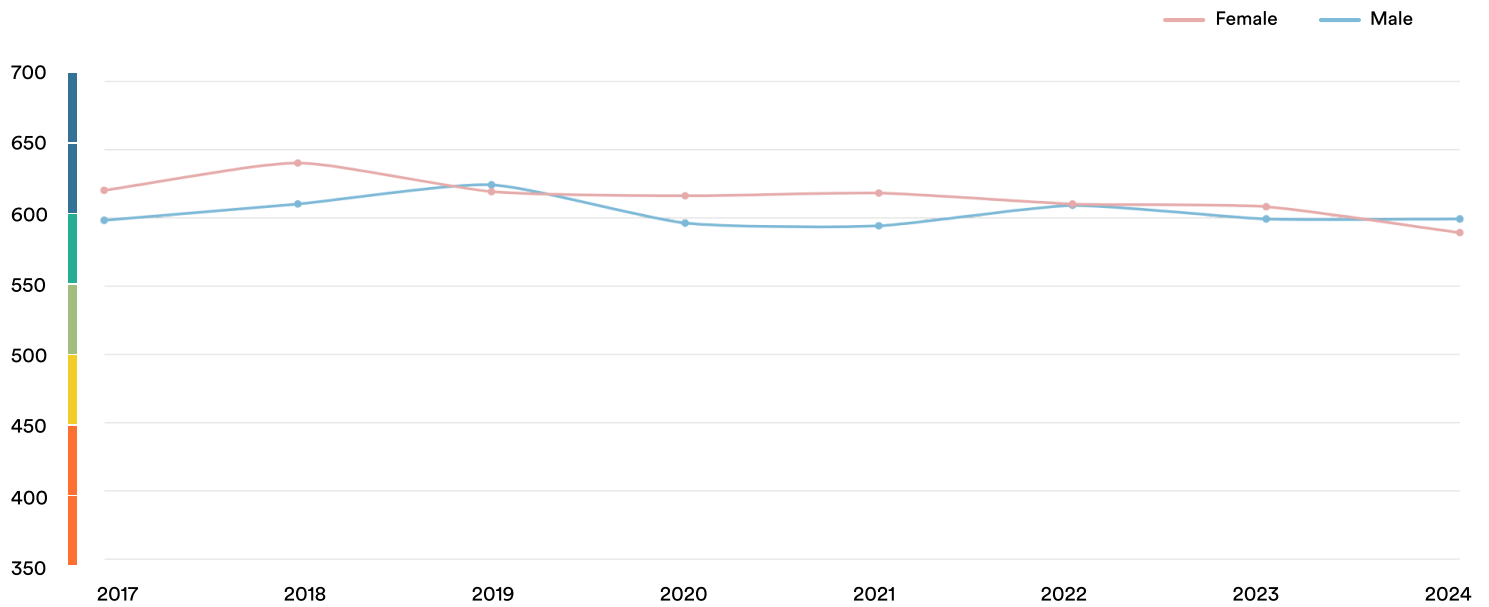

South Africa

#11

Ranked no. 11 out of 116 countries

EF EPI score: 594 ▼ -11

Global average score: 477

Position in Africa: 1 of 24

Proficiency Trends

Key ■ Very high ■ High ■ Moderate ■ Low ■ Very low

Geographic Scores

Regions

Western Cape	609
Northwest	608
Gauteng	601
Free State	597
KwaZulu-Natal	595
Eastern Cape	594
Mpumalanga	577
Limpopo	557

Cities

Port Elizabeth	611
Cape Town	609
Pretoria	605
Johannesburg	599
Durban	580

Age Trends

Gender Trends

About EF EPI

The EF English Proficiency Index (EF EPI) is a ranking of countries and regions by their English skills. This regional fact sheet is a companion to the EF EPI 2024 edition report. To read the full EF EPI report, with the ranking, regional analyses, and demographic trends, visit www.ef.com/epi.