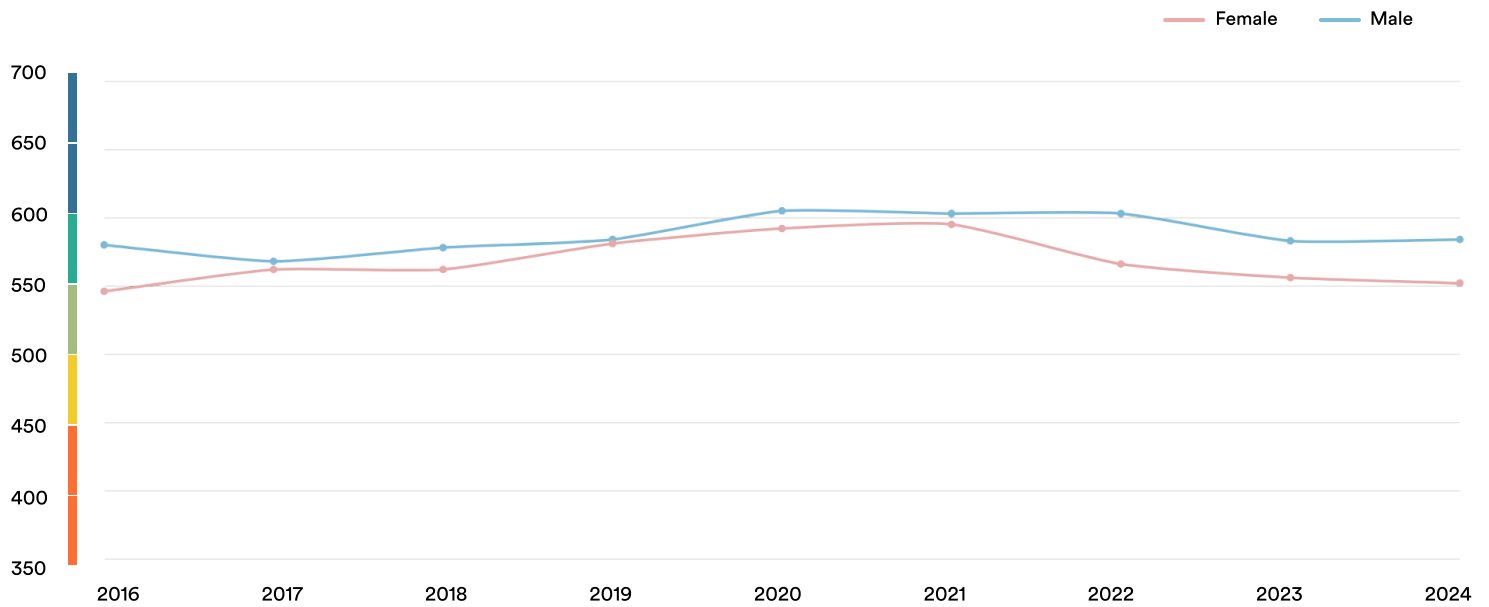

 **Serbia**

**#24**

Ranked no. 24 out of 116 countries

EF EPI score: 568 -1

Global average score: 477

Position in Europe: 20 of 35

**Proficiency Trends**

**Key** ■ Very high ■ High ■ Moderate ■ Low ■ Very low

**Geographic Scores**

**Regions**

Vojvodina	577
Kosovo	557
Šumadija and Western Serbia	516

**Cities**

Belgrade	590
Novi Sad	575
Pristina	569

## Age Trends

## Gender Trends

---