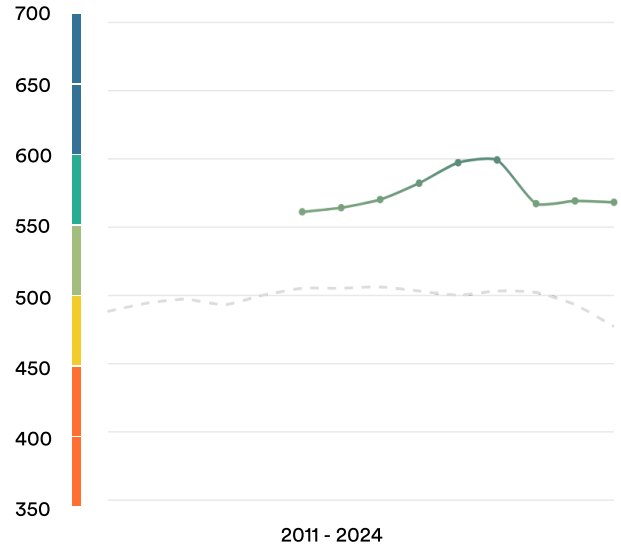

 **Serbia**

**#24**

Ranked no. 24 out of 116 countries

EF EPI score: 568 -1

Global average score: 477

Position in Europe: 20 of 35

**Proficiency Trends**

**Key** ■ Very high ■ High ■ Moderate ■ Low ■ Very low

**Geographic Scores**

**Regions**

Vojvodina	577
Kosovo	557
Šumadija and Western Serbia	516

**Cities**

Belgrade	590
Novi Sad	575
Pristina	569

## Age Trends