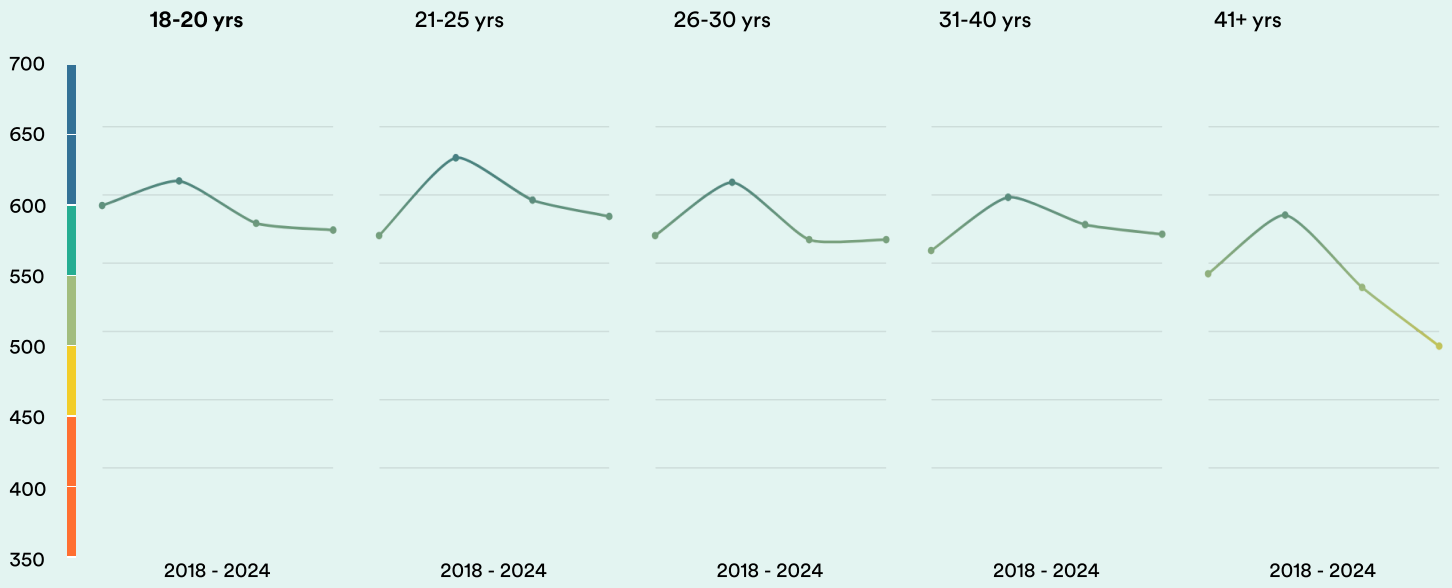

 **Serbia**

**#24**

Ranked no. 24 out of 116 countries

EF EPI score: 568 -1

Global average score: 477

Position in Europe: 20 of 35

**Proficiency Trends**

**Key** ■ Very high ■ High ■ Moderate ■ Low ■ Very low

## Age Trends

## Gender Trends

---