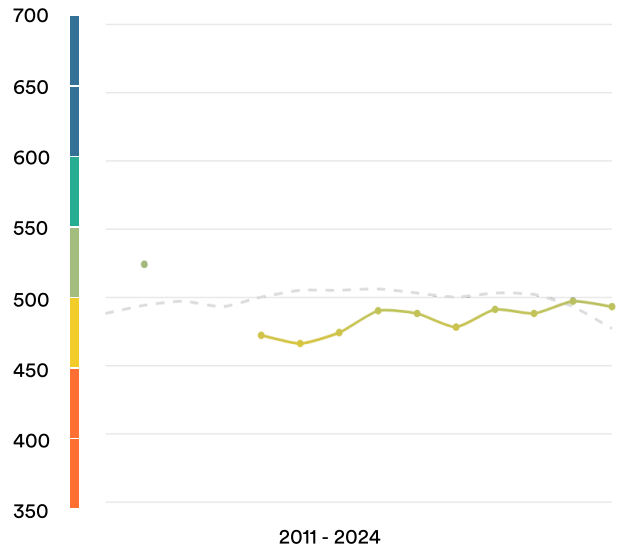

Pakistan

#67

Ranked no. 67 out of 116 countries

EF EPI score: 493 -4 ▼

Global average score: 477

Position in Asia: 9 of 23

Proficiency Trends

Key ■ Very high ■ High ■ Moderate ■ Low ■ Very low

Age Trends

Gender Trends

About EF EPI

The EF English Proficiency Index (EF EPI) is a ranking of countries and regions by their English skills. This regional fact sheet is a companion to the EF EPI 2024 edition report. To read the full EF EPI report, with the ranking, regional analyses, and demographic trends, visit www.ef.com/epi.