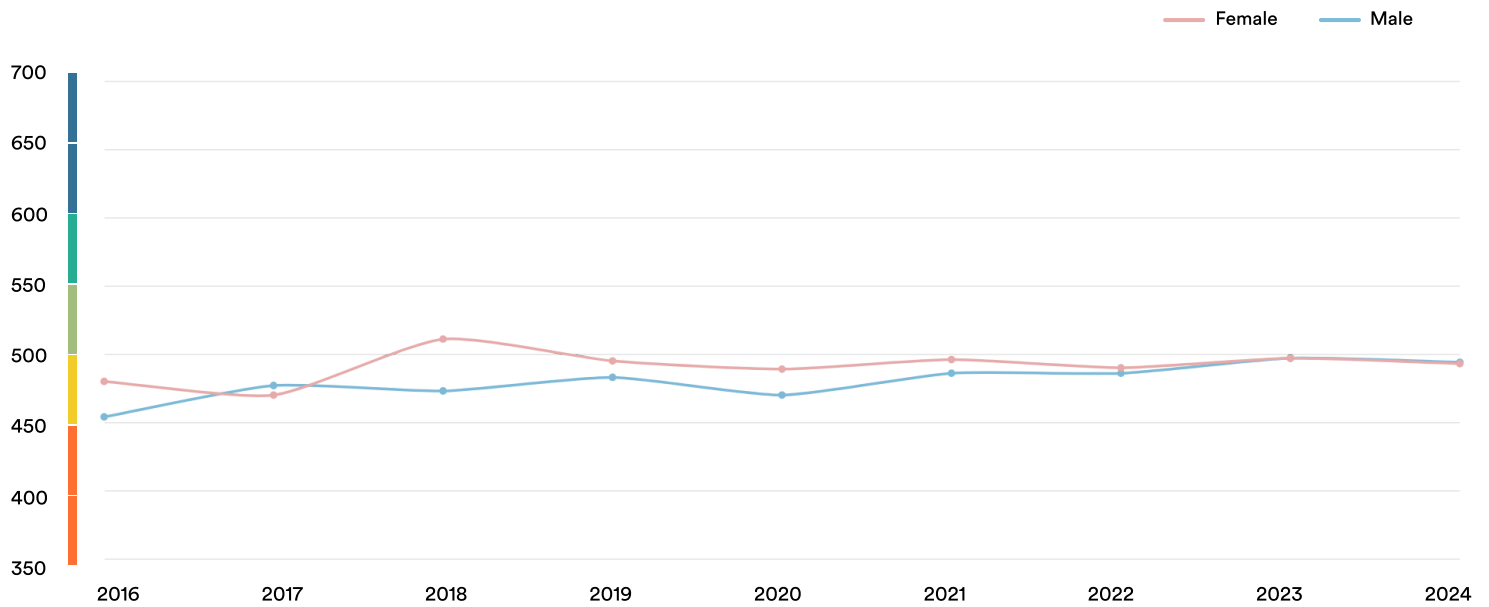

Pakistan

#67

Ranked no. 67 out of 116 countries

EF EPI score: 493 -4 ▼

Global average score: 477

Position in Asia: 9 of 23

Proficiency Trends

Key ■ Very high ■ High ■ Moderate ■ Low ■ Very low

Geographic Scores

Regions

Punjab	547
Sind	499
Khyber Pakhtunkhwa	495
Azad Jammu and Kashmir	466
Balochistan	461
Gilgit-Baltistan	428

Cities

Islamabad	530
Karachi	515
Rawalpindi	514
Gujranwala	510
Lahore	507
Peshawar	507
Multan	496
Faisalabad	486
Mardan	474
Hyderabad	458

Age Trends

Gender Trends

About EF EPI

The EF English Proficiency Index (EF EPI) is a ranking of countries and regions by their English skills. This regional fact sheet is a companion to the EF EPI 2024 edition report. To read the full EF EPI report, with the ranking, regional analyses, and demographic trends, visit www.ef.com/epi.