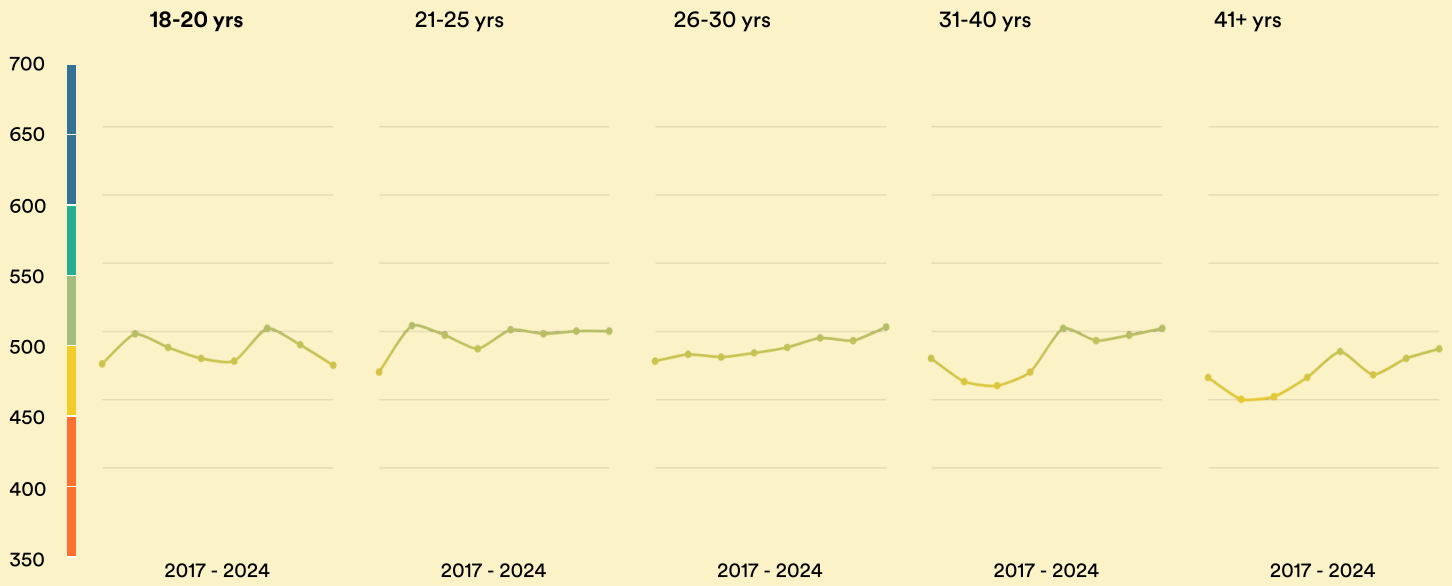

Age Trends

Gender Trends

About EF EPI

The EF English Proficiency Index (EF EPI) is a ranking of countries and regions by their English skills. This regional fact sheet is a companion to the EF EPI 2024 edition report. To read the full EF EPI report, with the ranking, regional analyses, and demographic trends, visit www.ef.com/epi.