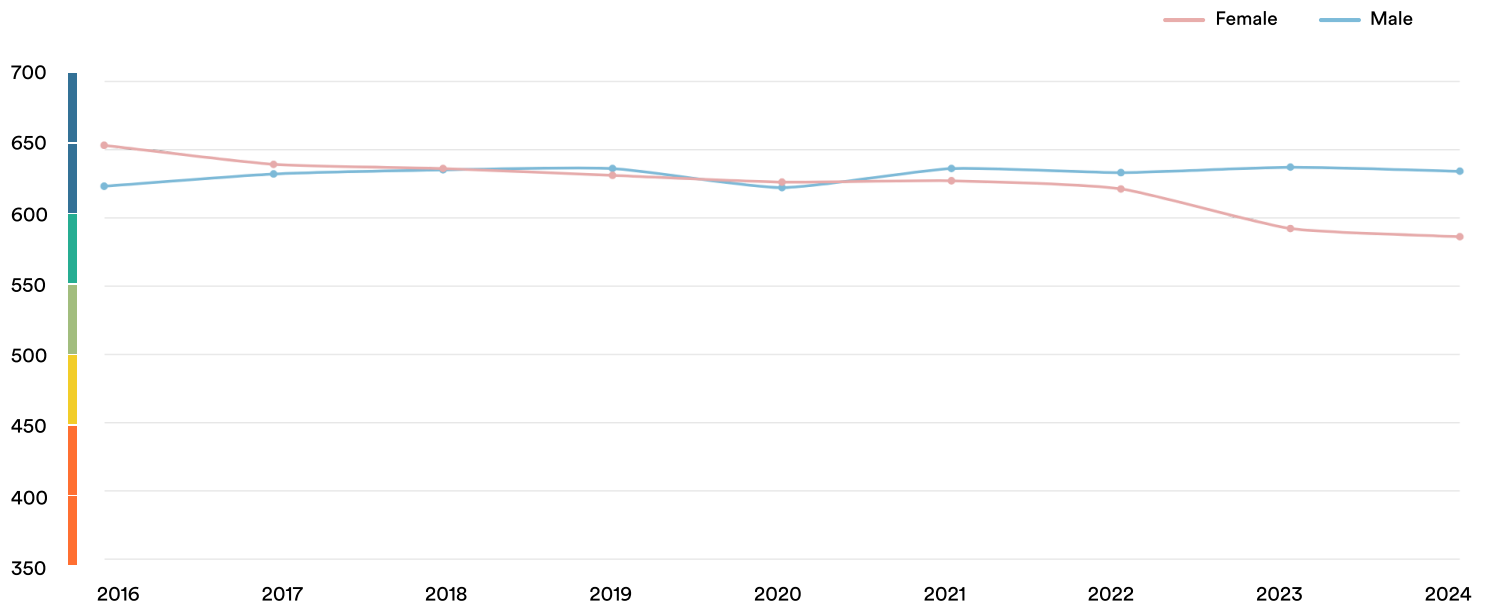

 **Norway**

#2

Ranked no. 2 out of 116 countries

EF EPI score: 610 -4 ▼

Global average score: 477

Position in Europe: 2 of 35

Proficiency Trends

Key ■ Very high ■ High ■ Moderate ■ Low ■ Very low

Geographic Scores

Regions

- Vestlandet
- Østlandet
- Nord-Norge

Cities

- 625 Oslo
- 610
- 597
- 614

Age Trends

Gender Trends

About EF EPI

The EF English Proficiency Index (EF EPI) is a ranking of countries and regions by their English skills. This regional fact sheet is a companion to the EF EPI 2024 edition report. To read the full EF EPI report, with the ranking, regional analyses, and demographic trends, visit www.ef.com/epi.