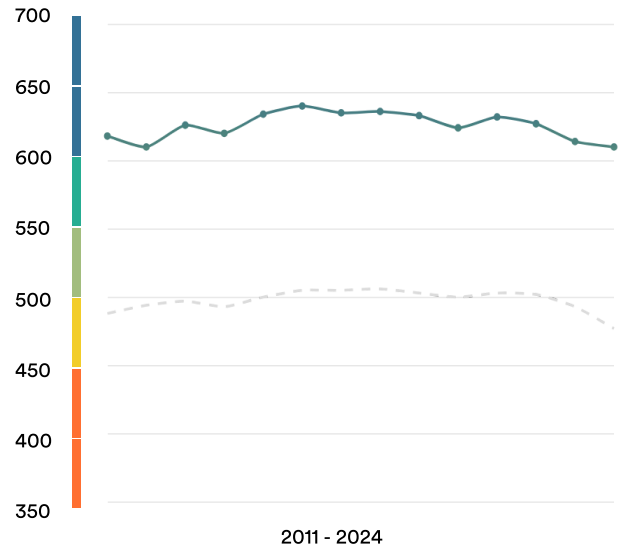

 **Norway**

#2

Ranked no. 2 out of 116 countries

EF EPI score: 610 -4 ▼

Global average score: 477

Position in Europe: 2 of 35

Proficiency Trends

Key ■ Very high ■ High ■ Moderate ■ Low ■ Very low

Geographic Scores

Regions

- Vestlandet
- Østlandet
- Nord-Norge

Cities

- 625 Oslo
- 610
- 597
- 614

Age Trends

Gender Trends

About EF EPI

The EF English Proficiency Index (EF EPI) is a ranking of countries and regions by their English skills. This regional fact sheet is a companion to the EF EPI 2024 edition report. To read the full EF EPI report, with the ranking, regional analyses, and demographic trends, visit www.ef.com/epi.