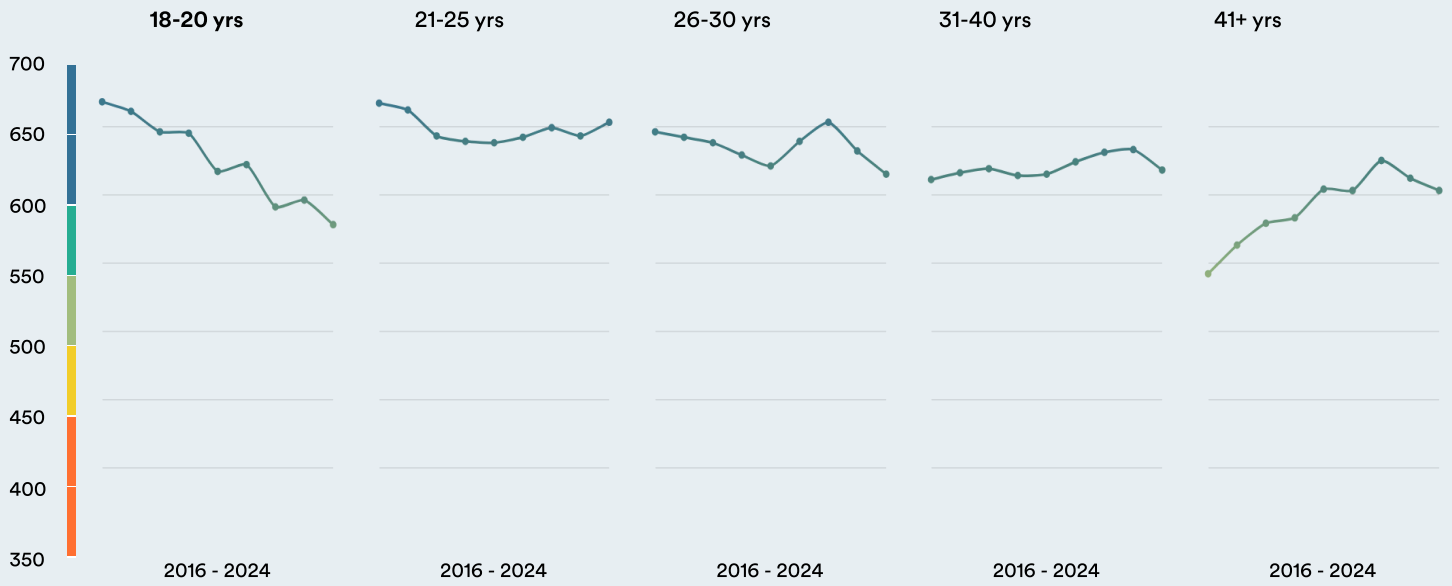

 **Norway**

#2

Ranked no. 2 out of 116 countries

EF EPI score: 610 -4 ▼

Global average score: 477

Position in Europe: 2 of 35

Proficiency Trends

Key ■ Very high ■ High ■ Moderate ■ Low ■ Very low

Geographic Scores

Regions

- Vestlandet
- Østlandet
- Nord-Norge

Cities

- 625 Oslo
- 610
- 597
- 614

Age Trends

Gender Trends

About EF EPI

The EF English Proficiency Index (EF EPI) is a ranking of countries and regions by their English skills. This regional fact sheet is a companion to the EF EPI 2024 edition report. To read the full EF EPI report, with the ranking, regional analyses, and demographic trends, visit www.ef.com/epi.