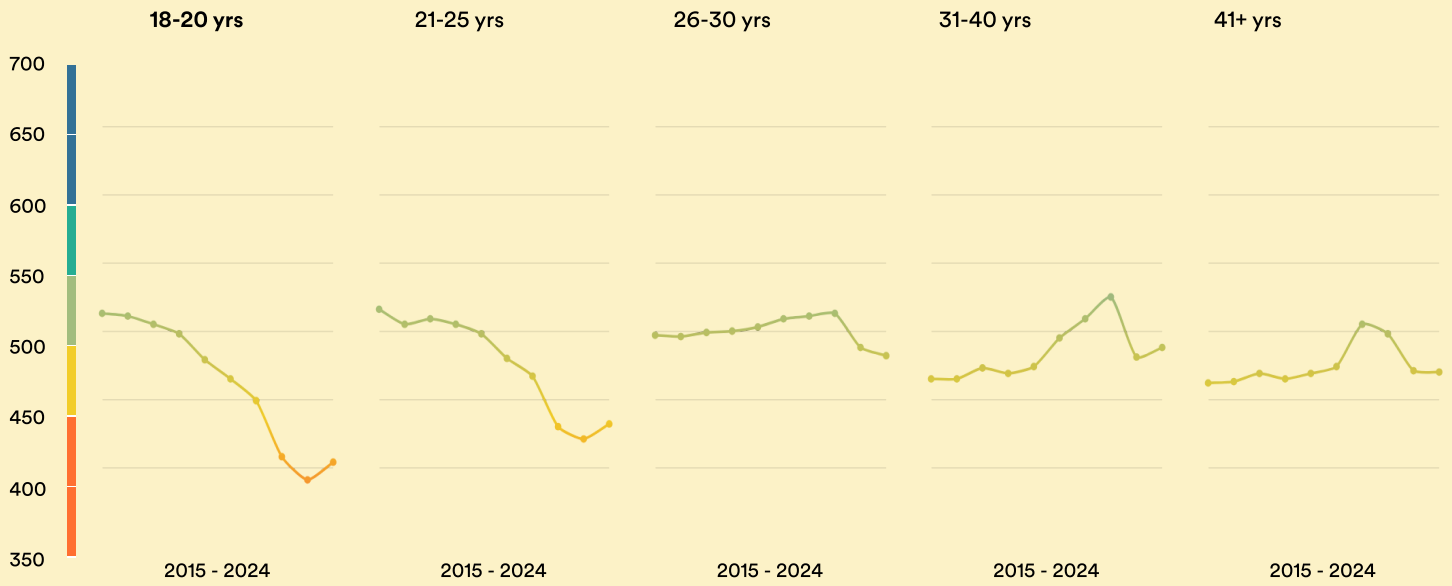

Age Trends

Gender Trends

About EF EPI

The EF English Proficiency Index (EF EPI) is a ranking of countries and regions by their English skills. This regional fact sheet is a companion to the EF EPI 2024 edition report. To read the full EF EPI report, with the ranking, regional analyses, and demographic trends, visit www.ef.com/epi.