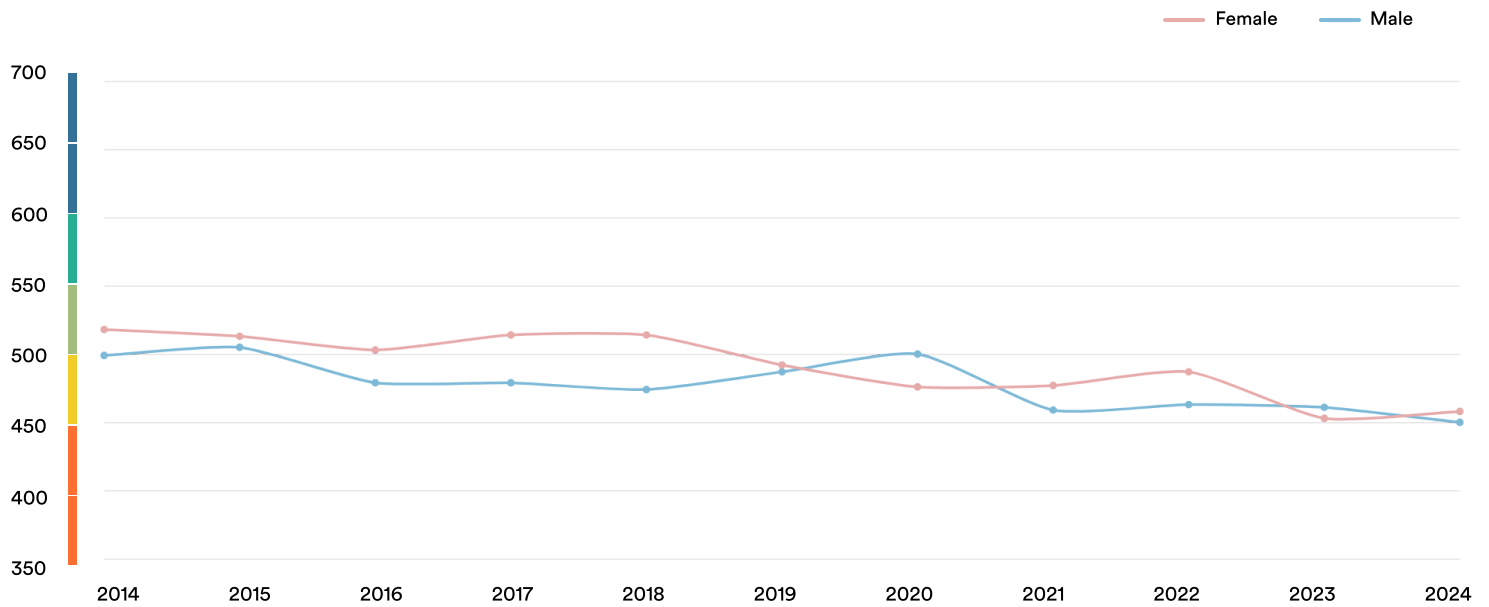

● Japan

#92

Ranked no. 92 out of 116 countries

EF EPI score: 454 -3 ▼

Global average score: 477

Position in Asia: 16 of 23

Proficiency Trends

Key ■ Very high ■ High ■ Moderate ■ Low ■ Very low

Age Trends

Gender Trends

About EF EPI

The EF English Proficiency Index (EF EPI) is a ranking of countries and regions by their English skills. This regional fact sheet is a companion to the EF EPI 2024 edition report. To read the full EF EPI report, with the ranking, regional analyses, and demographic trends, visit www.ef.com/epi.