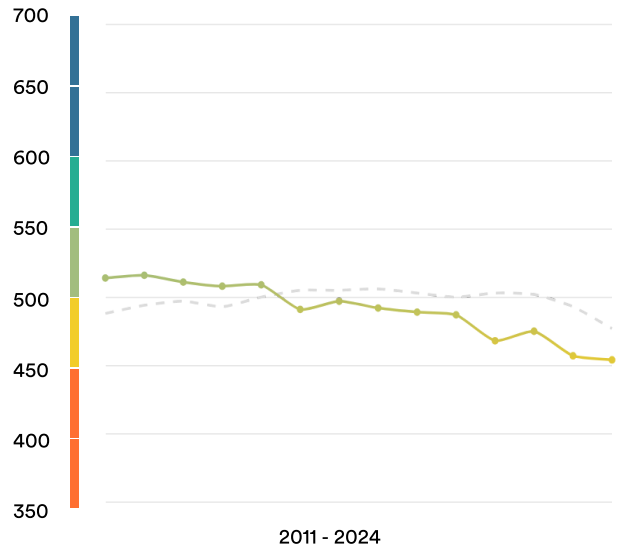

● Japan

#92

Ranked no. 92 out of 116 countries

EF EPI score: 454 -3 ▼

Global average score: 477

Position in Asia: 16 of 23

Proficiency Trends

Key ■ Very high ■ High ■ Moderate ■ Low ■ Very low

Age Trends

Gender Trends

About EF EPI

The EF English Proficiency Index (EF EPI) is a ranking of countries and regions by their English skills. This regional fact sheet is a companion to the EF EPI 2024 edition report. To read the full EF EPI report, with the ranking, regional analyses, and demographic trends, visit www.ef.com/epi.