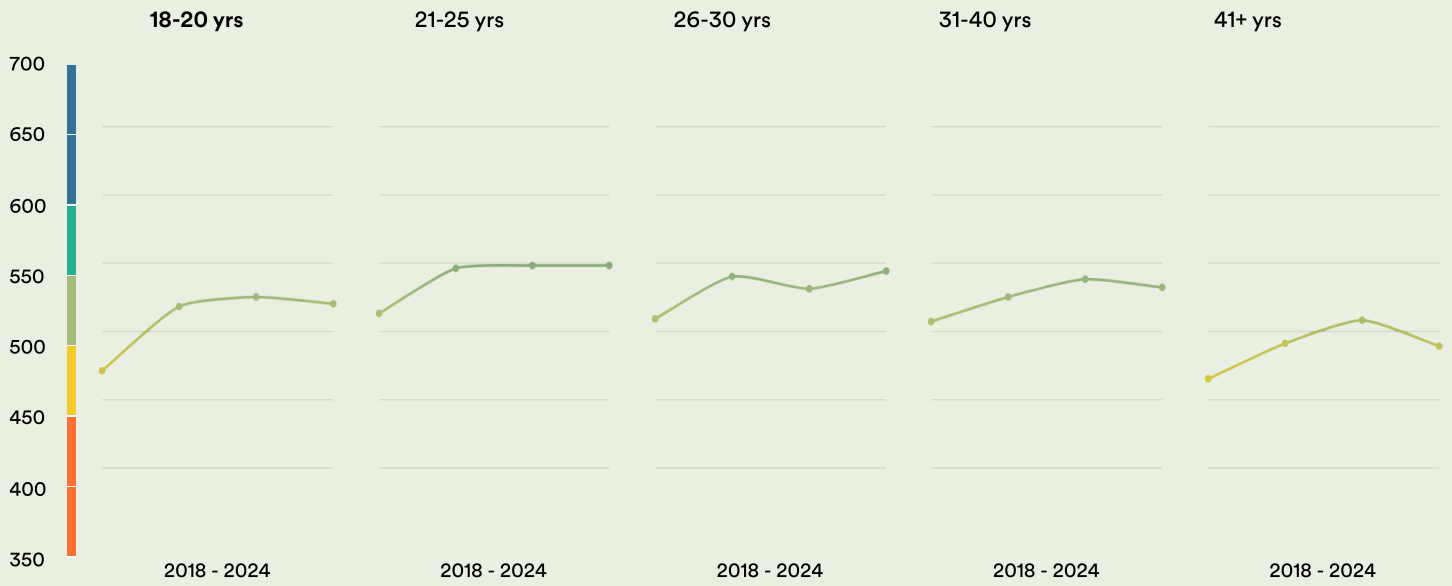

🇬🇪 Georgia

#34

Ranked no. 34 out of 116 countries

EF EPI score: 543 ▲

Global average score: 477

Position in Europe: 24 of 35

Proficiency Trends

Key ■ Very high ■ High ■ Moderate ■ Low ■ Very low

Geographic Scores

Cities

	Tbilisi	556
	Batumi	540

Age Trends

Gender Trends

About EF EPI

The EF English Proficiency Index (EF EPI) is a ranking of countries and regions by their English skills. This regional fact sheet is a companion to the EF EPI 2024 edition report. To read the full EF EPI report, with the ranking, regional analyses, and demographic trends, visit www.ef.com/epi.