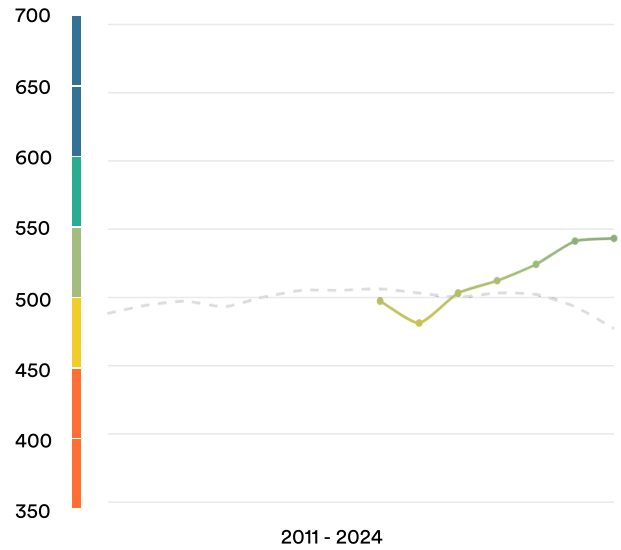

🇬🇪 Georgia

#34

Ranked no. 34 out of 116 countries

EF EPI score: 543 ▲

Global average score: 477

Position in Europe: 24 of 35

Proficiency Trends

Key ■ Very high ■ High ■ Moderate ■ Low ■ Very low

Geographic Scores

Cities

	Tbilisi	556
	Batumi	540

Age Trends

Gender Trends

About EF EPI

The EF English Proficiency Index (EF EPI) is a ranking of countries and regions by their English skills. This regional fact sheet is a companion to the EF EPI 2024 edition report. To read the full EF EPI report, with the ranking, regional analyses, and demographic trends, visit www.ef.com/epi.