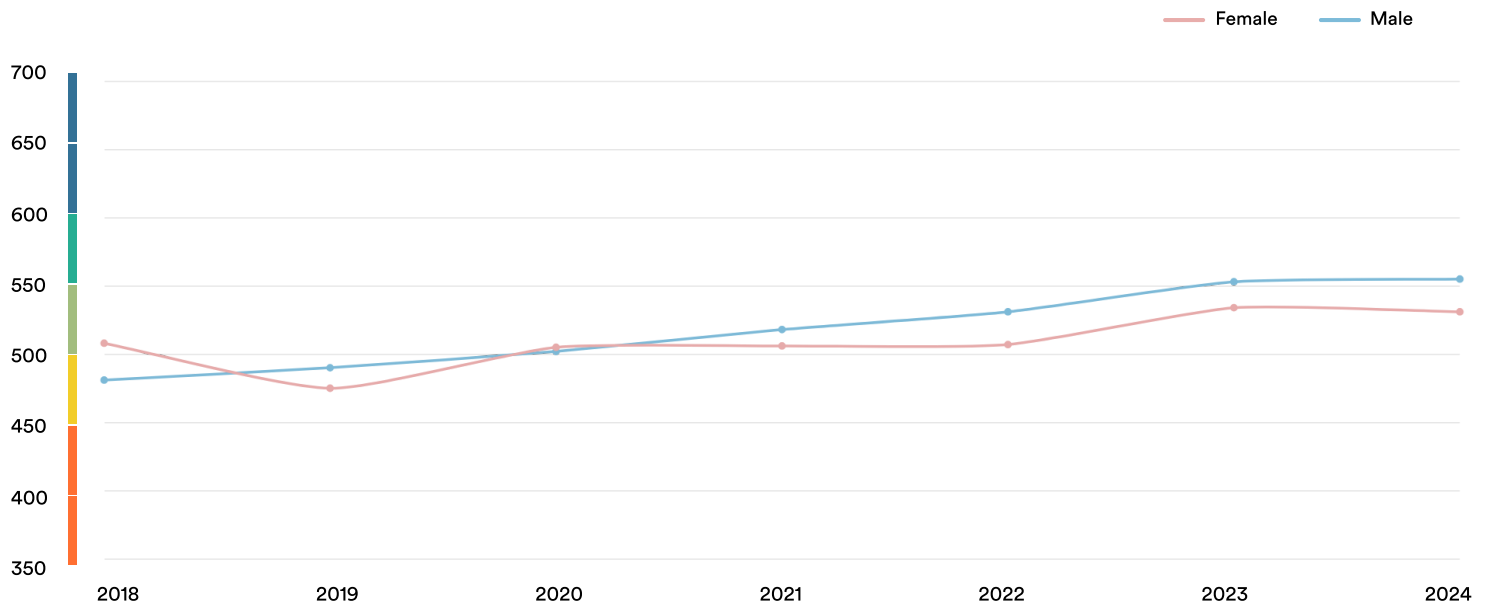

🇬🇪 Georgia

#34

Ranked no. 34 out of 116 countries

EF EPI score: 543 ▲

Global average score: 477

Position in Europe: 24 of 35

Proficiency Trends

Key ■ Very high ■ High ■ Moderate ■ Low ■ Very low

Geographic Scores

Cities

	Tbilisi	556
	Batumi	540

Age Trends

Gender Trends

About EF EPI

The EF English Proficiency Index (EF EPI) is a ranking of countries and regions by their English skills. This regional fact sheet is a companion to the EF EPI 2024 edition report. To read the full EF EPI report, with the ranking, regional analyses, and demographic trends, visit www.ef.com/epi.