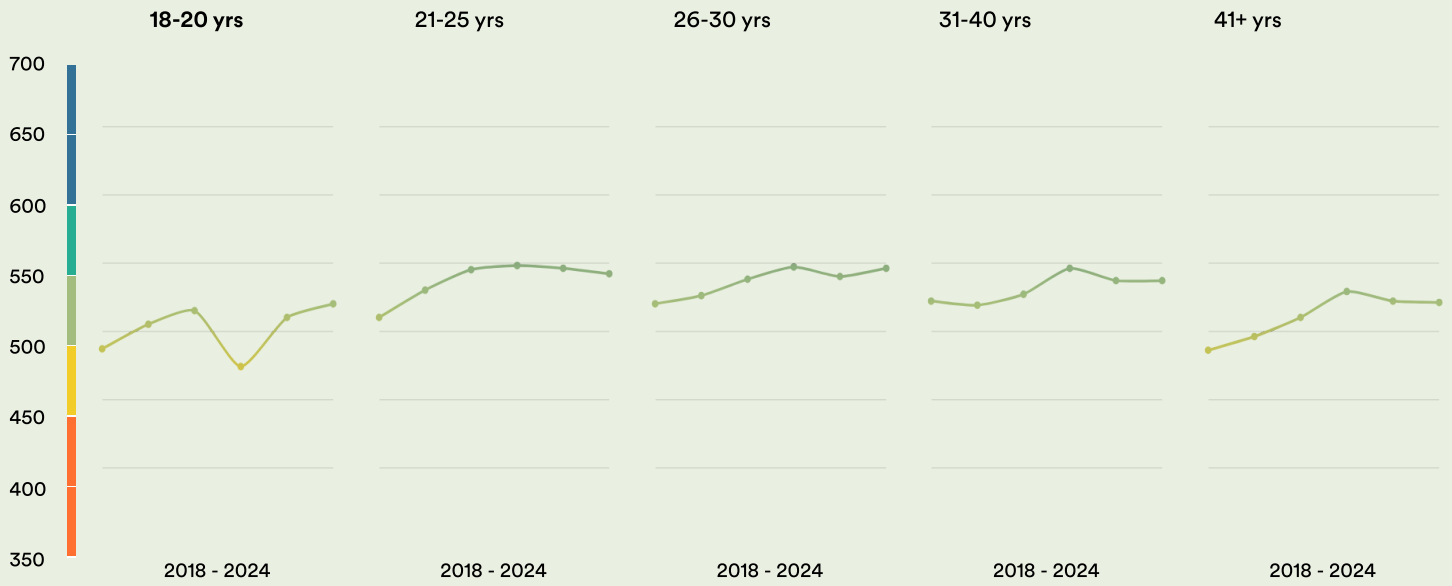

 **Belarus**

#35

Ranked no. 35 out of 116 countries

EF EPI score: 539 

Global average score: 477

Position in Europe: 25 of 35

Proficiency Trends

Key  Very high  High  Moderate  Low  Very low

Geographic Scores

Regions

Minsk Region	547
Grodno Region	533
Vitebsk Region	519
Brest Region	516
Mogilev Region	511
Gomel Region	508

Cities

Minsk	548
Grodno	537
Mogilev	525
Brest	520
Gomel	510

Age Trends

Gender Trends

About EF EPI

The EF English Proficiency Index (EF EPI) is a ranking of countries and regions by their English skills. This regional fact sheet is a companion to the EF EPI 2024 edition report. To read the full EF EPI report, with the ranking, regional analyses, and demographic trends, visit www.ef.com/epi.