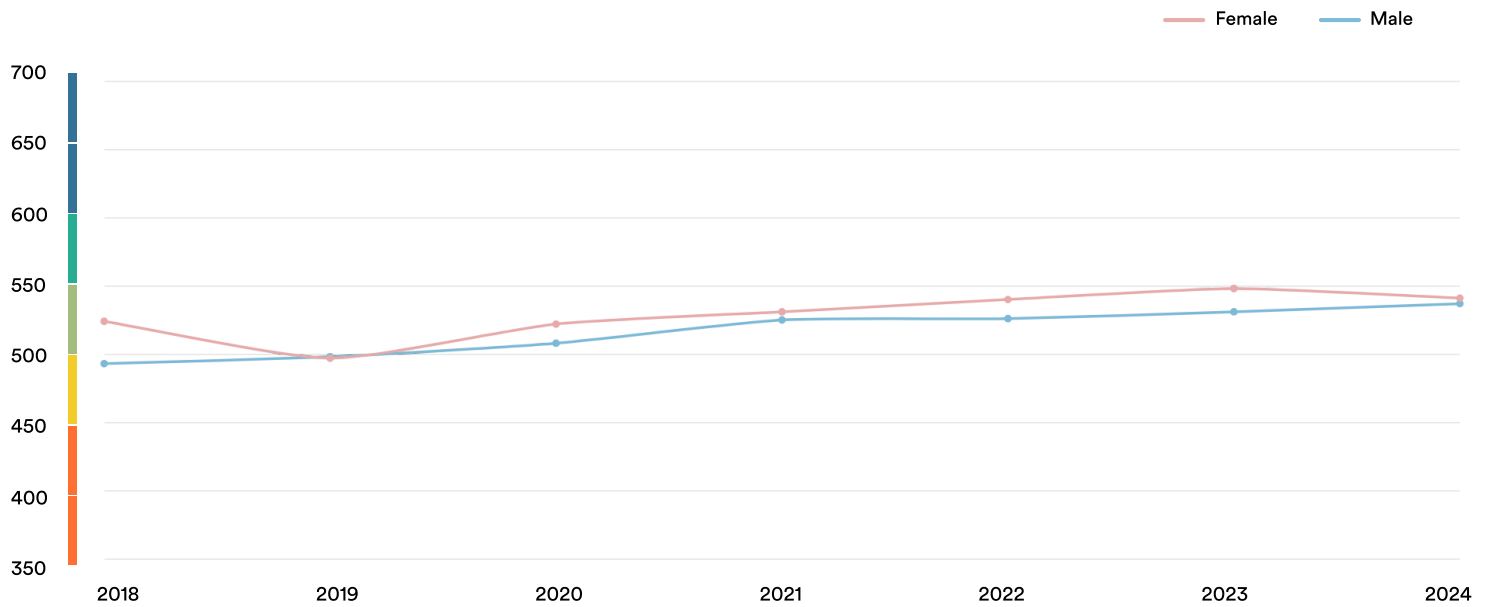

 **Belarus**

#35

Ranked no. 35 out of 116 countries

EF EPI score: 539 

Global average score: 477

Position in Europe: 25 of 35

Proficiency Trends

Key  Very high  High  Moderate  Low  Very low

Geographic Scores

Regions

Minsk Region	547
Grodno Region	533
Vitebsk Region	519
Brest Region	516
Mogilev Region	511
Gomel Region	508

Cities

Minsk	548
Grodno	537
Mogilev	525
Brest	520
Gomel	510

Age Trends

Gender Trends

About EF EPI

The EF English Proficiency Index (EF EPI) is a ranking of countries and regions by their English skills. This regional fact sheet is a companion to the EF EPI 2024 edition report. To read the full EF EPI report, with the ranking, regional analyses, and demographic trends, visit www.ef.com/epi.