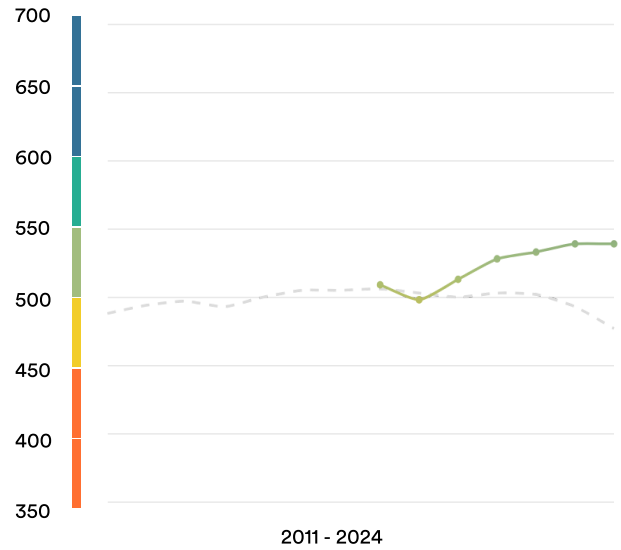

 **Belarus**

#35

Ranked no. 35 out of 116 countries

EF EPI score: 539 

Global average score: 477

Position in Europe: 25 of 35

Proficiency Trends

Key  Very high  High  Moderate  Low  Very low

Geographic Scores

Regions

Minsk Region	547
Grodno Region	533
Vitebsk Region	519
Brest Region	516
Mogilev Region	511
Gomel Region	508

Cities

Minsk	548
Grodno	537
Mogilev	525
Brest	520
Gomel	510

Age Trends

Gender Trends

About EF EPI

The EF English Proficiency Index (EF EPI) is a ranking of countries and regions by their English skills. This regional fact sheet is a companion to the EF EPI 2024 edition report. To read the full EF EPI report, with the ranking, regional analyses, and demographic trends, visit www.ef.com/epi.