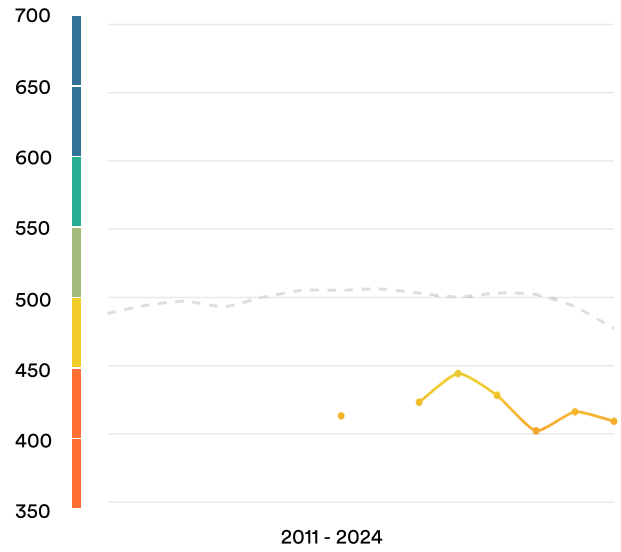

Angola

#110

Ranked no. 110 out of 116 countries

EF EPI score: 409 -7 ▼

Global average score: 477

Position in Africa: 20 of 24

Proficiency Trends

Key ■ Very high ■ High ■ Moderate ■ Low ■ Very low

Geographic Scores

Cities

■ Luanda 412

Demographic Scores

Gender

Female: 425

Male: 394

Gender Trends

About EF EPI

The EF English Proficiency Index (EF EPI) is a ranking of countries and regions by their English skills. This regional fact sheet is a companion to the EF EPI 2024 edition report. To read the full EF EPI report, with the ranking, regional analyses, and demographic trends, visit www.ef.com/epi.