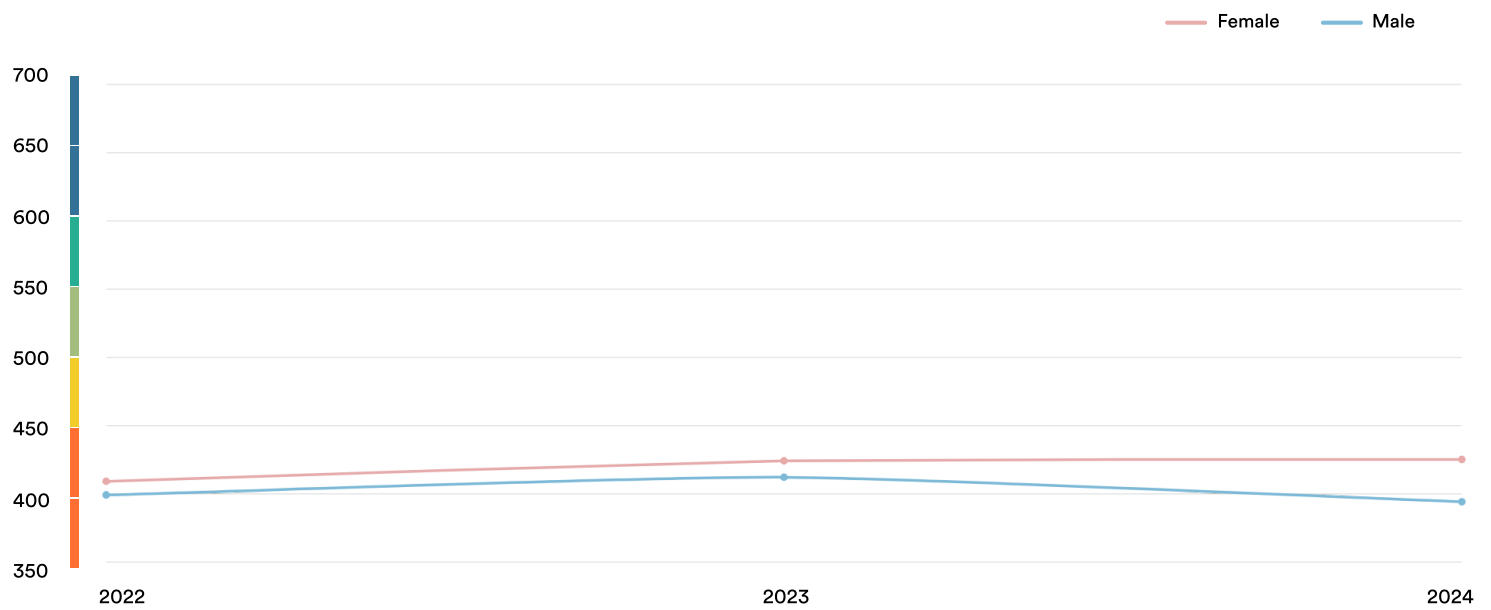

Angola

#110

Ranked no. 110 out of 116 countries

EF EPI score: 409 -7 ▼

Global average score: 477

Position in Africa: 20 of 24

Proficiency Trends

Key ■ Very high ■ High ■ Moderate ■ Low ■ Very low

Geographic Scores

Cities

■ Luanda 412

Demographic Scores

Gender

Female: 425

Male: 394

Gender Trends

About EF EPI

The EF English Proficiency Index (EF EPI) is a ranking of countries and regions by their English skills. This regional fact sheet is a companion to the EF EPI 2024 edition report. To read the full EF EPI report, with the ranking, regional analyses, and demographic trends, visit www.ef.com/epi.