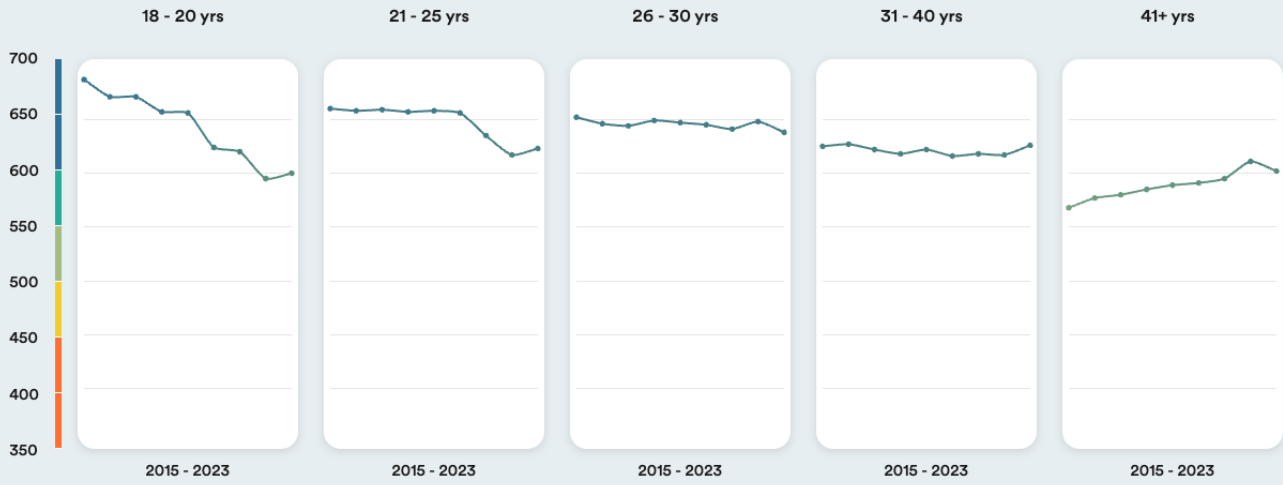

 **Sweden**

**#6**

Ranked no. 6 out of 113 countries

**EF EPI score: 609**

Global average score 493

Position in Europe : 5 of 34

**Proficiency trends**

Key | Very high | High | Moderate | Low | Very low

## Age trends

## Gender Trends