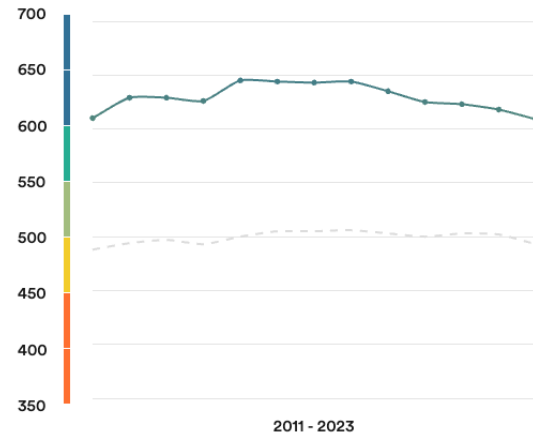

 **Sweden**

**#6**

Ranked no. 6 out of 113 countries

**EF EPI score: 609**

Global average score 493

Position in Europe : 5 of 34

**Proficiency trends**

Key | Very high | High | Moderate | Low | Very low

## Age trends