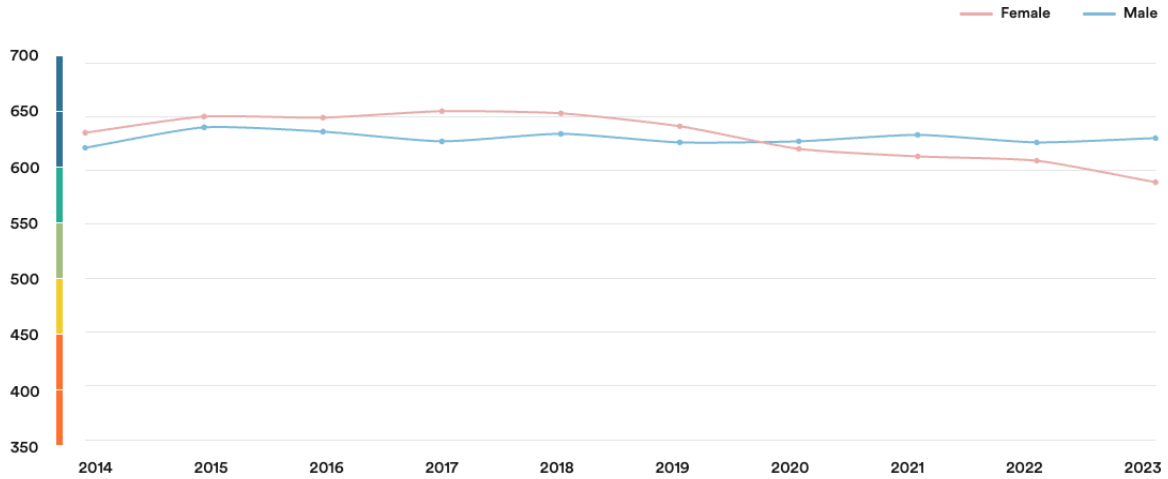

 **Sweden**

**#6**

Ranked no. 6 out of 113 countries

**EF EPI score: 609**

Global average score 493

Position in Europe : 5 of 34

**Proficiency trends**

Key | Very high | High | Moderate | Low | Very low

## Age trends

## Gender Trends