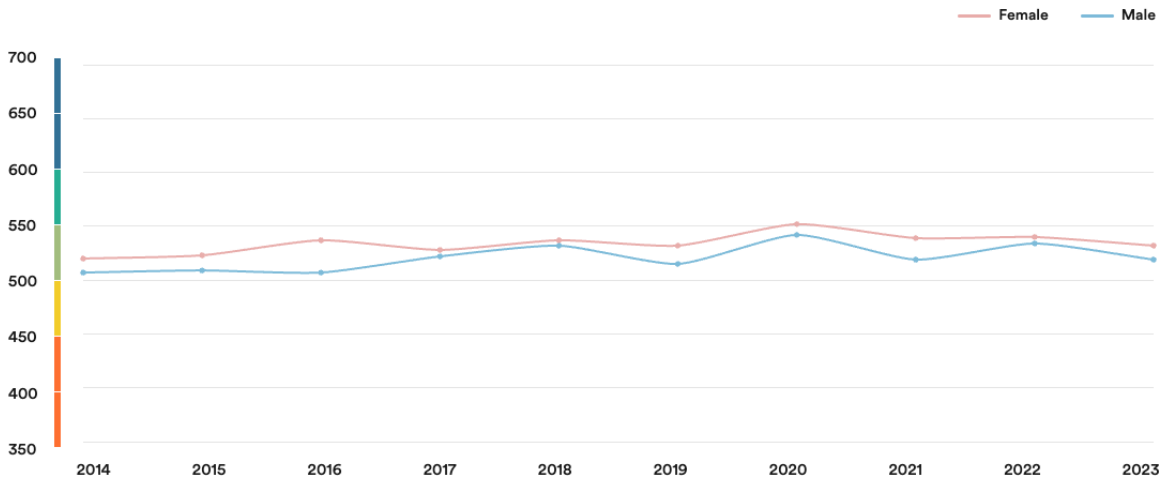

South Korea

#49

Ranked no. 49 out of 113 countries

EF EPI score: 525

Global average score 493

Position in Asia : 5 of 23

Proficiency trends

Key | Very high | High | Moderate | Low | Very low

Geographic scores

Regions

Gyeonggi	507
Gangwon	479
South Gyeongsang	475

Cities

Seoul	559
Incheon	545
Busan	541
Daegu	530
Daejeon	526

Age trends

Gender Trends

About the EF EPI