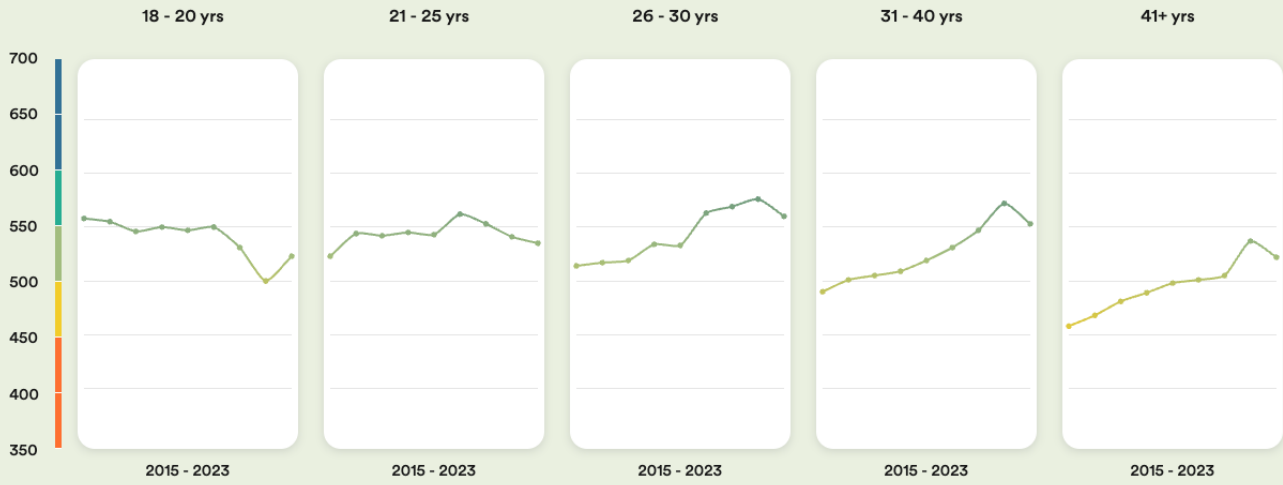

Geographic scores

Regions

Gyeonggi	507
Gangwon	479
South Gyeongsang	475

Cities

Seoul	559
Incheon	545
Busan	541
Daegu	530
Daejeon	526

Age trends

Gender Trends

About the EF EPI