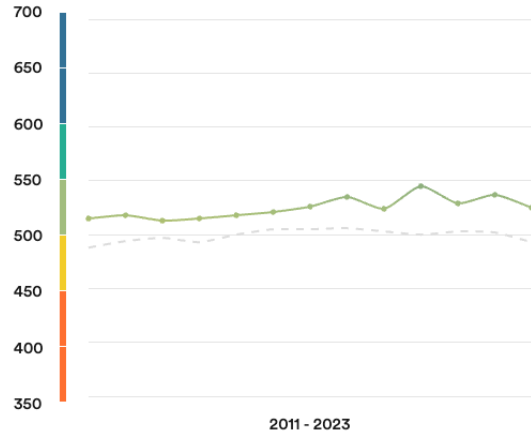

South Korea

#49

Ranked no. 49 out of 113 countries

EF EPI score: 525

Global average score 493

Position in Asia : 5 of 23

Proficiency trends

Key | Very high | High | Moderate | Low | Very low

Geographic scores

Regions

Gyeonggi	507
Gangwon	479
South Gyeongsang	475

Cities

Seoul	559
Incheon	545
Busan	541
Daegu	530
Daejeon	526

Age trends

Gender Trends

About the EF EPI