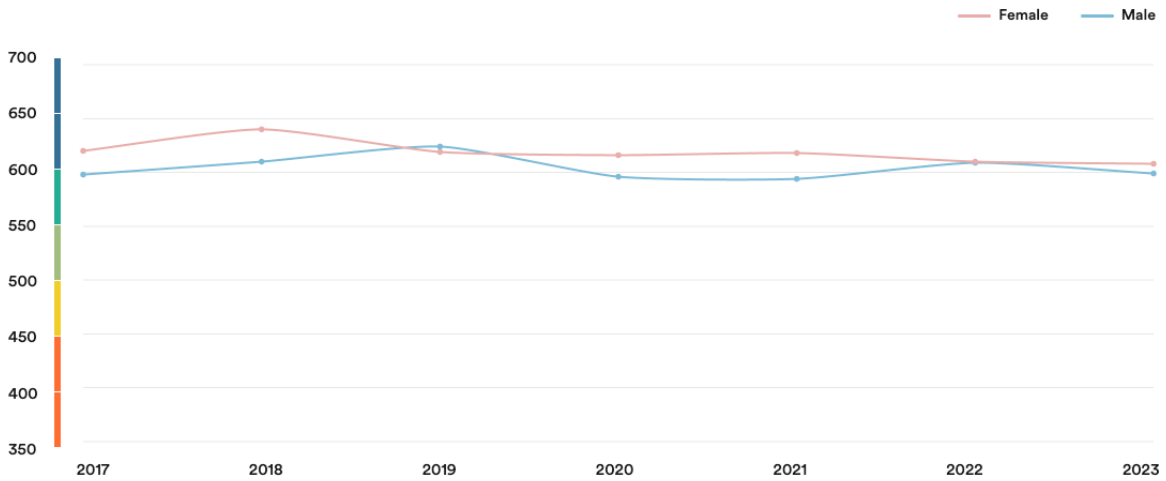

 **South Africa**

#9

Ranked no. 9 out of 113 countries

EF EPI score: 605

Global average score 493

Position in Africa : 1 of 23

Proficiency trends

Key | Very high | High | Moderate | Low | Very low

Geographic scores

Regions

Western Cape	616
Gauteng	605
Eastern Cape	601
Northwest	600
KwaZulu-Natal	597
Free State	593
Mpumalanga	582
Limpopo	548

Cities

Port Elizabeth	622
Cape Town	614
Pretoria	608
Johannesburg	607
Durban	595

Age trends

Gender Trends

About the EF EPI

The EF English Proficiency Index (EF EPI) is a ranking of countries and regions by their English skills. This regional fact sheet is a companion to the EF EPI 2023 edition report. To read the full EF EPI report, with the ranking, regional analyses, and demographic trends, visit www.ef.com/epi. The EF EPI is published by Signum International AG.