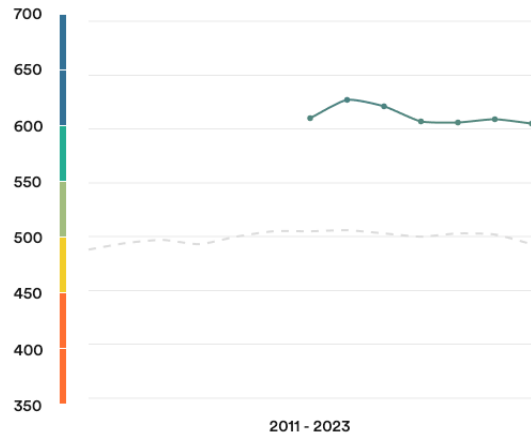

 **South Africa**

#9

Ranked no. 9 out of 113 countries

EF EPI score: 605

Global average score 493

Position in Africa : 1 of 23

Proficiency trends

Key | Very high | High | Moderate | Low | Very low

Geographic scores

Regions

Western Cape	616
Gauteng	605
Eastern Cape	601
Northwest	600
KwaZulu-Natal	597
Free State	593
Mpumalanga	582
Limpopo	548

Cities

Port Elizabeth	622
Cape Town	614
Pretoria	608
Johannesburg	607
Durban	595