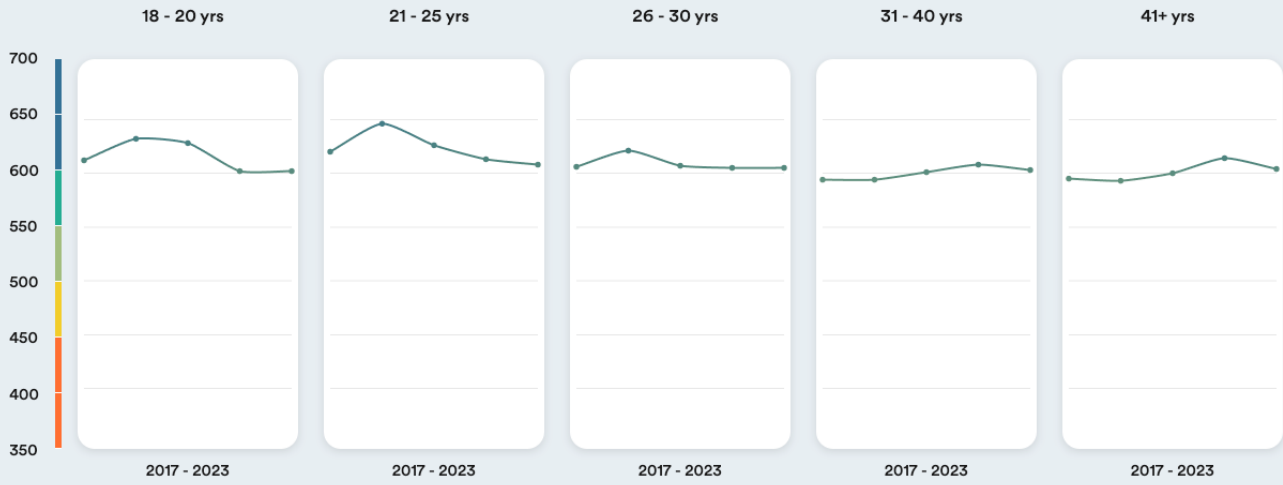

 **South Africa**

#9

Ranked no. 9 out of 113 countries

EF EPI score: 605

Global average score 493

Position in Africa : 1 of 23

Proficiency trends

Key | Very high | High | Moderate | Low | Very low

Geographic scores

Regions

Western Cape	616
Gauteng	605
Eastern Cape	601
Northwest	600
KwaZulu-Natal	597
Free State	593
Mpumalanga	582
Limpopo	548

Cities

Port Elizabeth	622
Cape Town	614
Pretoria	608
Johannesburg	607
Durban	595

Age trends

Gender Trends

About the EF EPI

The EF English Proficiency Index (EF EPI) is a ranking of countries and regions by their English skills. This regional fact sheet is a companion to the EF EPI 2023 edition report. To read the full EF EPI report, with the ranking, regional analyses, and demographic trends, visit www.ef.com/epi. The EF EPI is published by Signum International AG.