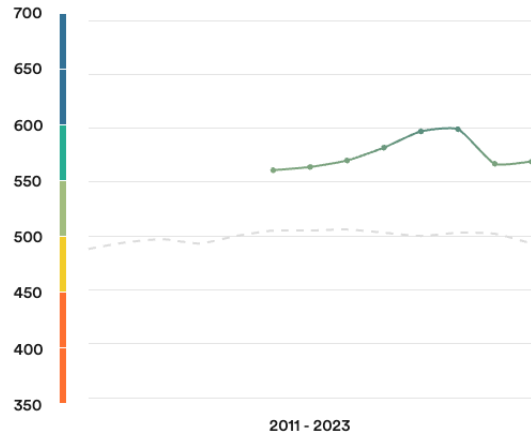

 **Serbia**

**#24**

Ranked no. 24 out of 113 countries

**EF EPI score: 569**

Global average score 493

Position in Europe : 20 of 34

**Proficiency trends**

Key | Very high | High | Moderate | Low | Very low

**Geographic scores**

**Regions**

Vojvodina	596
Southern and Eastern Serbia	586
Kosovo	545
Šumadija and Western Serbia	510

**Cities**

Belgrade	594
Novi Sad	584
Pristina	551

## Age trends