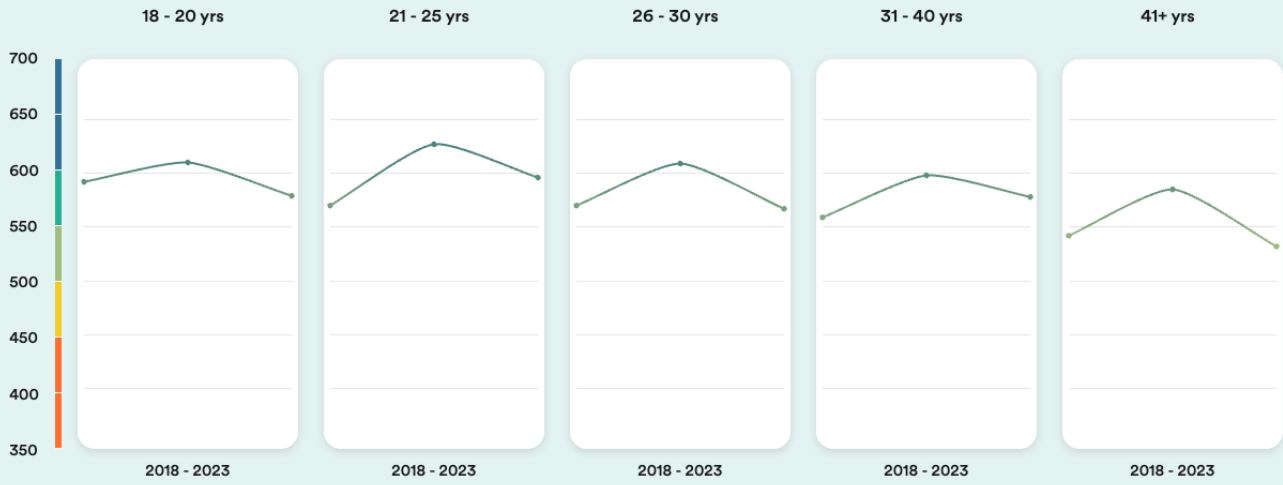

 **Serbia**

**#24**

Ranked no. 24 out of 113 countries

**EF EPI score: 569**

Global average score 493

Position in Europe : 20 of 34

**Proficiency trends**

Key | Very high | High | Moderate | Low | Very low

**Geographic scores**

**Regions**

Vojvodina	596
Southern and Eastern Serbia	586
Kosovo	545
Šumadija and Western Serbia	510

**Cities**

Belgrade	594
Novi Sad	584
Pristina	551

## Age trends

## Gender Trends