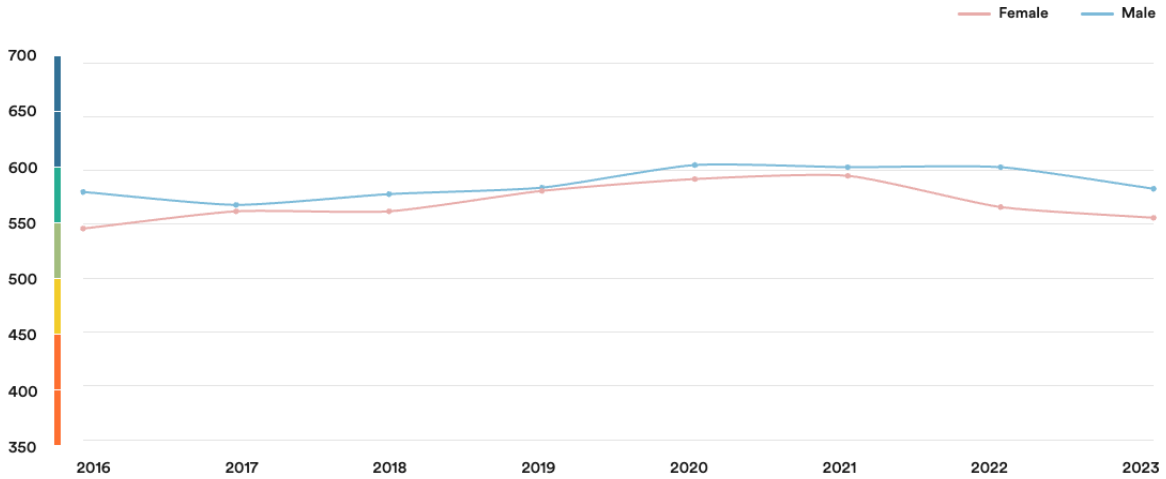

 **Serbia**

**#24**

Ranked no. 24 out of 113 countries

**EF EPI score: 569**

Global average score 493

Position in Europe : 20 of 34

**Proficiency trends**

Key | Very high | High | Moderate | Low | Very low

**Geographic scores**

**Regions**

Vojvodina	596
Southern and Eastern Serbia	586
Kosovo	545
Šumadija and Western Serbia	510

**Cities**

Belgrade	594
Novi Sad	584
Pristina	551

## Age trends

## Gender Trends