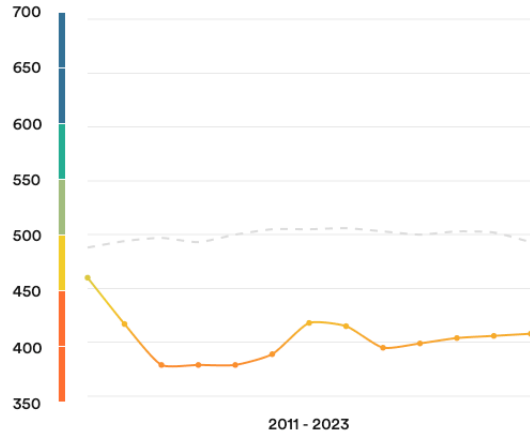

**Saudi Arabia**

**#108**

Ranked no. 108 out of 113 countries

EF EPI score: 408

Global average score 493

Position in Middle East : 12 of 13

**Proficiency trends**

Key | Very high | High | Moderate | Low | Very low

## Age trends