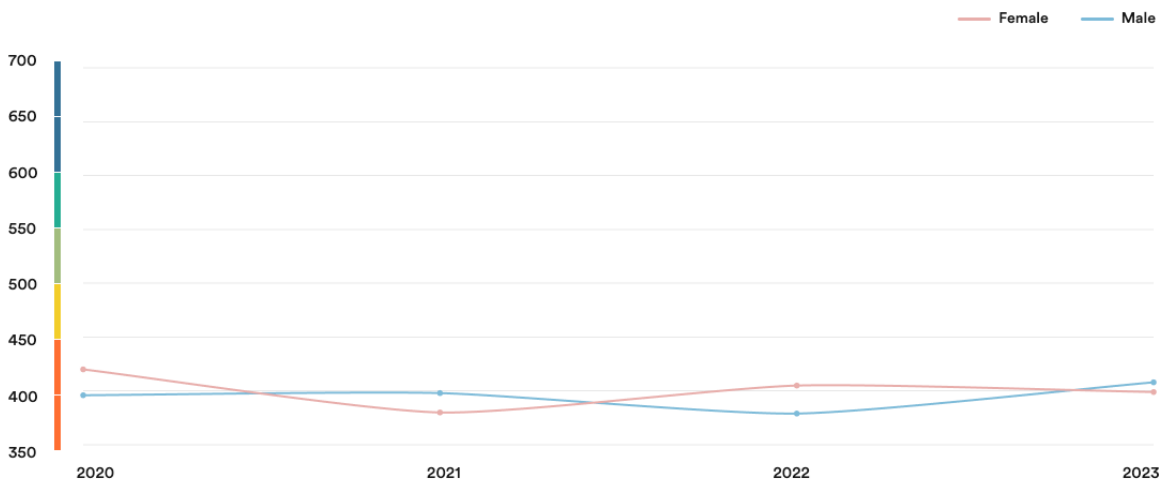

 **Rwanda**

#109

Ranked no. 109 out of 113 countries

EF EPI score: 405

Global average score 493

Position in Africa : 21 of 23

Proficiency trends

Key | Very high | High | Moderate | Low | Very low

Geographic scores

Regions

Eastern	436
Northern	394
Southern	371
Western	332

Cities

Kigali	409
Ruhengeri	407

Demographic scores

Gender

Female: 399

Male: 408

Gender Trends

About the EF EPI

The EF English Proficiency Index (EF EPI) is a ranking of countries and regions by their English skills. This regional fact sheet is a companion to the EF EPI 2023 edition report. To read the full EF EPI report, with the ranking, regional analyses, and demographic trends, visit www.ef.com/epi. The EF EPI is published by Signum International AG.