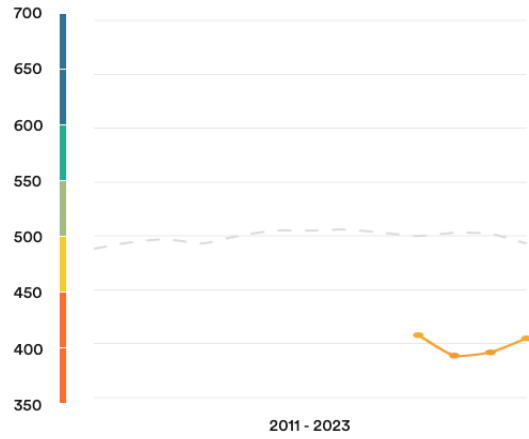

 **Rwanda**

#109

Ranked no. 109 out of 113 countries

EF EPI score: 405

Global average score 493

Position in Africa : 21 of 23

Proficiency trends

Key | Very high | High | Moderate | Low | Very low

Geographic scores

Regions

Eastern	436
Northern	394
Southern	371
Western	332

Cities

Kigali	409
Ruhengeri	407

Demographic scores

Gender

Female: 399