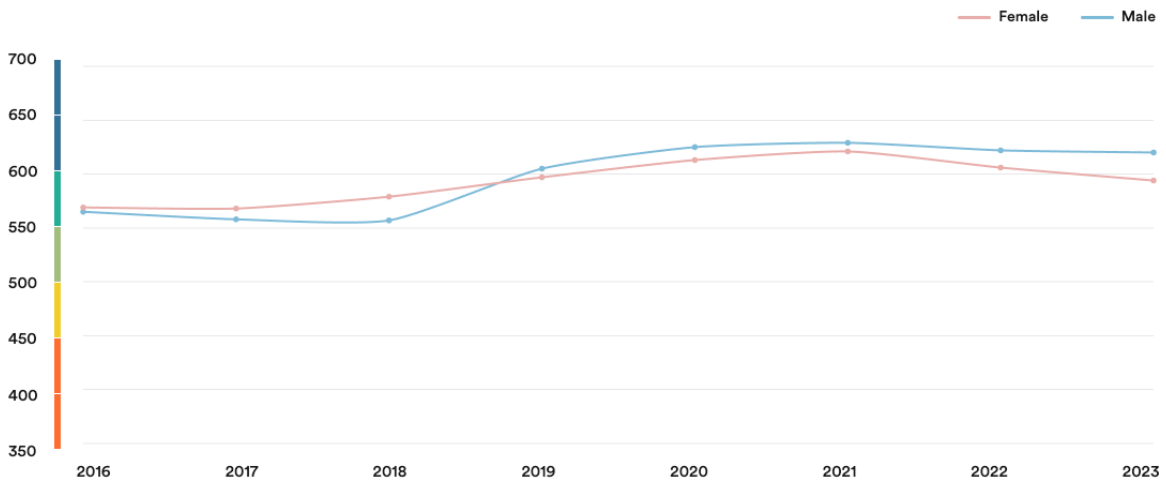

Cities

Coimbra	636
Braga	625
Guimarães	623
Porto	622
Aveiro	622
Lisbon	609
Leiria	606
Setúbal	587

Age trends

Gender Trends

About the EF EPI

The EF English Proficiency Index (EF EPI) is a ranking of countries and regions by their English skills. This regional fact sheet is a companion to the EF EPI 2023 edition report. To read the full EF EPI report, with the ranking, regional analyses, and demographic trends, visit www.ef.com/epi. The EF EPI is published by Signum International AG.