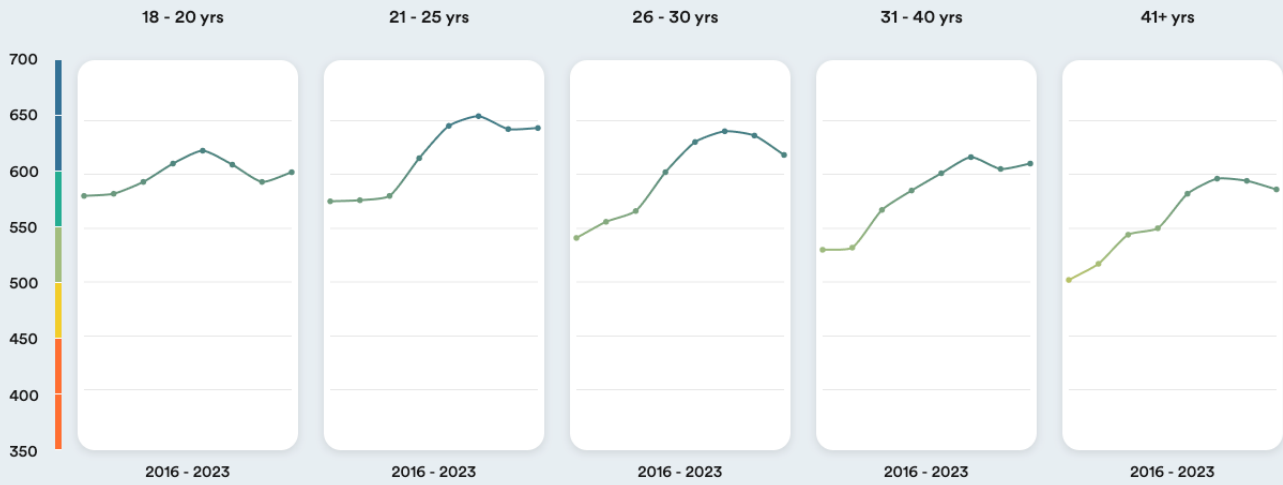

 **Portugal**

#8

Ranked no. 8 out of 113 countries

EF EPI score: 607

Global average score 493

Position in Europe : 7 of 34

Proficiency trends

Key | Very high | High | Moderate | Low | Very low

Geographic scores

Regions

Coimbra	629
Braga	622
Açores	620
Porto	618
Aveiro	618
Castelo Branco	617
Madeira	616
Faro	611
Viseu	608
Lisboa	604
Setúbal	598
Évora	589
Leiria	588
Viana do Castelo	581
Santarém	579
Bragança	554

Cities

Coimbra	636
Braga	625
Guimarães	623
Porto	622
Aveiro	622
Lisbon	609
Leiria	606
Setúbal	587

Age trends

Gender Trends

About the EF EPI

The EF English Proficiency Index (EF EPI) is a ranking of countries and regions by their English skills. This regional fact sheet is a companion to the EF EPI 2023 edition report. To read the full EF EPI report, with the ranking, regional analyses, and demographic trends, visit www.ef.com/epi. The EF EPI is published by Signum International AG.