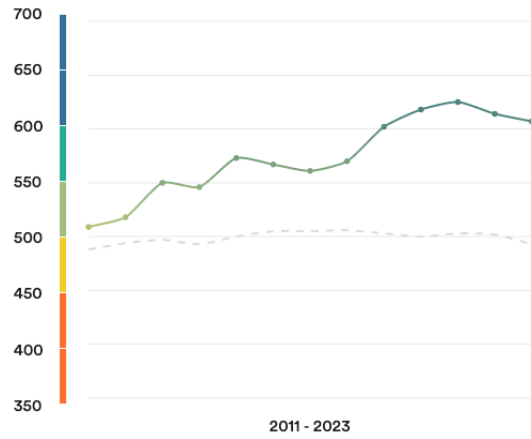

 **Portugal**

#8

Ranked no. 8 out of 113 countries

EF EPI score: 607

Global average score 493

Position in Europe : 7 of 34

Proficiency trends

Key | Very high | High | Moderate | Low | Very low

Geographic scores

Regions

Coimbra	629
Braga	622
Açores	620
Porto	618
Aveiro	618
Castelo Branco	617
Madeira	616
Faro	611
Viseu	608
Lisboa	604
Setúbal	598
Évora	589
Leiria	588
Viana do Castelo	581
Santarém	579
Bragança	554

Cities

Coimbra	636
Braga	625
Guimarães	623
Porto	622
Aveiro	622
Lisbon	609
Leiria	606
Setúbal	587

Age trends

Gender Trends

About the EF EPI

The EF English Proficiency Index (EF EPI) is a ranking of countries and regions by their English skills. This regional fact sheet is a companion to the EF EPI 2023 edition report. To read the full EF EPI report, with the ranking, regional analyses, and demographic trends, visit www.ef.com/epi. The EF EPI is published by Signum International AG.