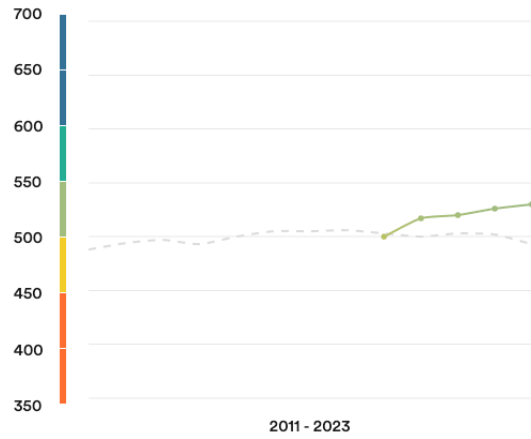

 **Paraguay**

#45

Ranked no. 45 out of 113 countries

EF EPI score: 530

Global average score 493

Position in Latin America : 7 of 20

Proficiency trends

Key  Very high  High  Moderate  Low  Very low

Geographic scores

Cities

Asuncion	549
San Lorenzo	540
Lambaré	530
Ciudad Del Este	515
Encarnación	503

Demographic scores

Gender

Female: 519

Male: 544

Age groups

18 - 20 yrs

21 - 25 yrs

26 - 30 yrs

31 - 40 yrs

41+ yrs

Gender Trends

About the EF EPI

The EF English Proficiency Index (EF EPI) is a ranking of countries and regions by their English skills. This regional fact sheet is a companion to the EF EPI 2023 edition report. To read the full EF EPI report, with the ranking, regional analyses, and demographic trends, visit www.ef.com/epi. The EF EPI is published by Signum International AG.