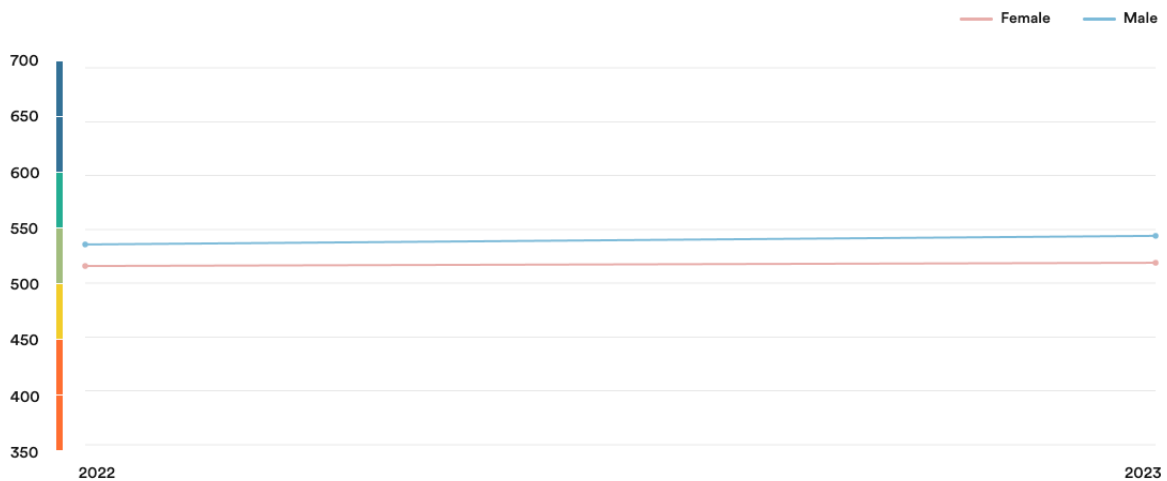

Geographic scores

Cities

Asuncion	549
San Lorenzo	540
Lambaré	530
Ciudad Del Este	515
Encarnación	503

Demographic scores

Gender

Female: 519

Male: 544

Age groups

18 - 20 yrs

21 - 25 yrs

26 - 30 yrs

31 - 40 yrs

41+ yrs

Gender Trends

About the EF EPI

The EF English Proficiency Index (EF EPI) is a ranking of countries and regions by their English skills. This regional fact sheet is a companion to the EF EPI 2023 edition report. To read the full EF EPI report, with the ranking, regional analyses, and demographic trends, visit www.ef.com/epi. The EF EPI is published by Signum International AG.