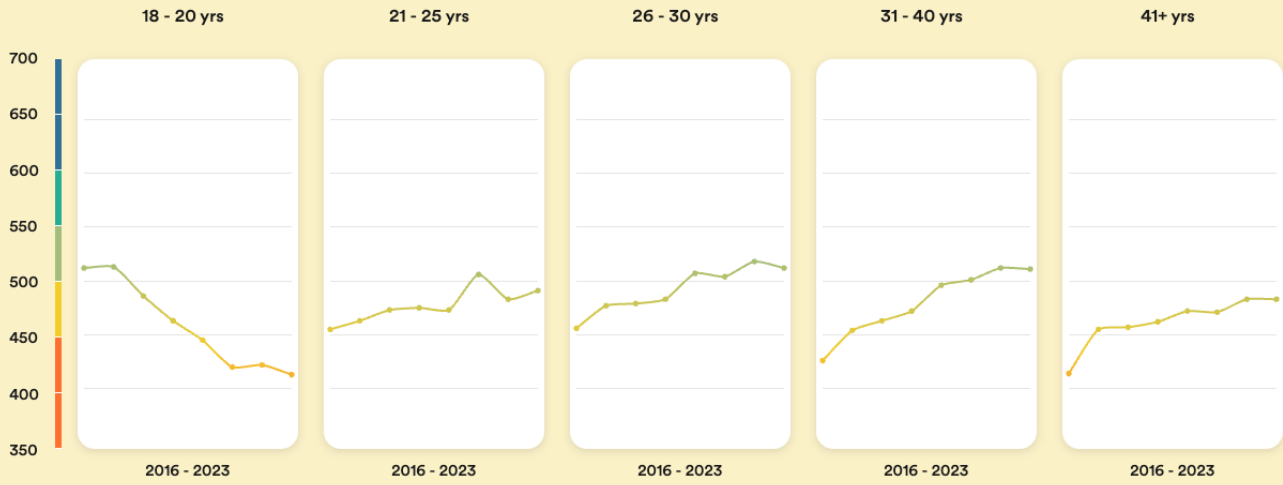

 **Panama**

#71

Ranked no. 71 out of 113 countries

EF EPI score: 486

Global average score 493

Position in Latin America : 16 of 20

Proficiency trends

Key | Very high | High | Moderate | Low | Very low

Geographic scores

Regions

 Región Occidental	492
 Región Metropolitana	490
 Región Central	441

Cities

 David	498
 Panama City	491
 Colón	469
 Santiago de Veraguas	423

Age trends

Gender Trends

About the EF EPI

The EF English Proficiency Index (EF EPI) is a ranking of countries and regions by their English skills. This regional fact sheet is a companion to the EF EPI 2023 edition report. To read the full EF EPI report, with the ranking, regional analyses, and demographic trends, visit www.ef.com/epi. The EF EPI is published by Signum International AG.