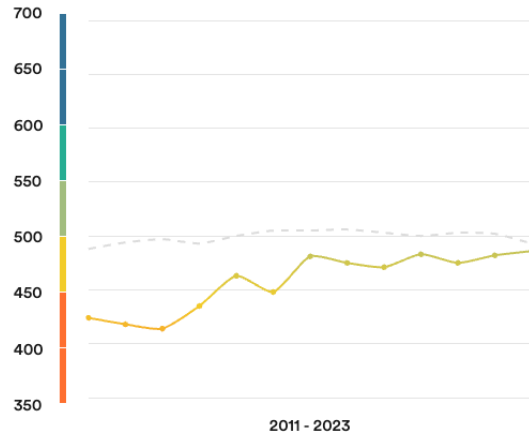

 **Panama**

#71

Ranked no. 71 out of 113 countries

EF EPI score: 486

Global average score 493

Position in Latin America : 16 of 20

Proficiency trends

Key | Very high | High | Moderate | Low | Very low

Geographic scores

Regions

 Región Occidental	492
 Región Metropolitana	490
 Región Central	441

Cities

 David	498
 Panama City	491
 Colón	469
 Santiago de Veraguas	423

Age trends

Gender Trends

About the EF EPI