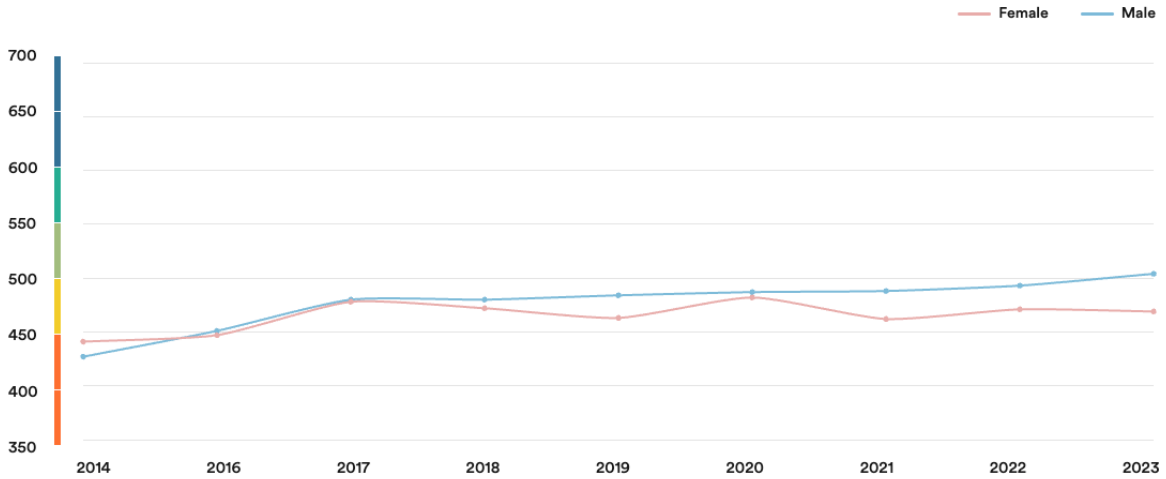

 **Panama**

#71

Ranked no. 71 out of 113 countries

EF EPI score: 486

Global average score 493

Position in Latin America : 16 of 20

Proficiency trends

Key | Very high | High | Moderate | Low | Very low

Geographic scores

Regions

 Región Occidental	492
 Región Metropolitana	490
 Región Central	441

Cities

 David	498
 Panama City	491
 Colón	469
 Santiago de Veraguas	423

Age trends

Gender Trends

About the EF EPI