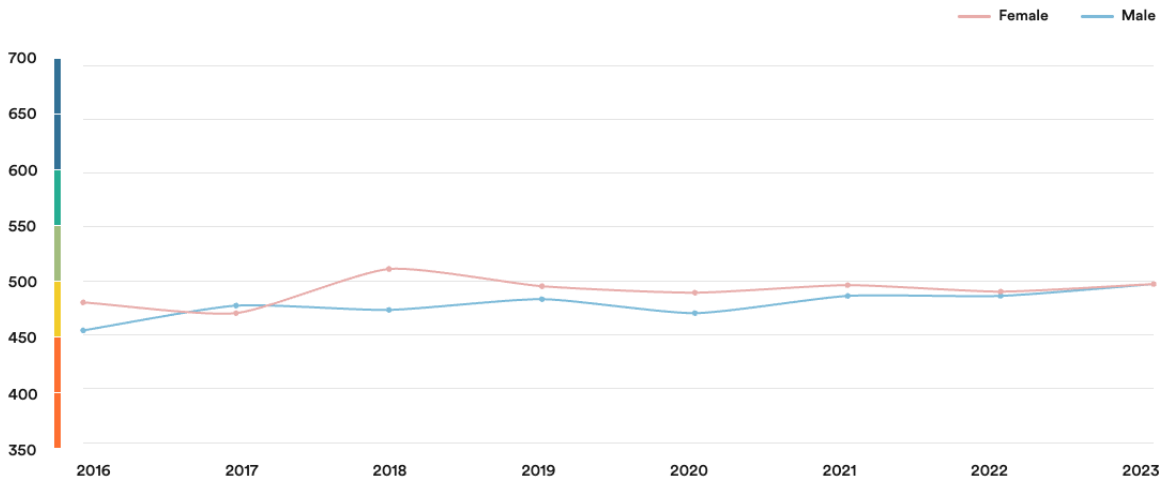

Pakistan

#64

Ranked no. 64 out of 113 countries

EF EPI score: 497

Global average score 493

Position in Asia : 10 of 23

Proficiency trends

Key | Very high | High | Moderate | Low | Very low

Geographic scores

Regions

Punjab	570
Sind	497
Balochistan	491
Khyber Pakhtunkhwa	490
Gilgit-Baltistan	445
Azad Jammu and Kashmir	432

Cities

Islamabad	538
Rawalpindi	520
Lahore	502
Multan	502
Karachi	500
Faisalabad	494
Peshawar	492
Gujranwala	485

Age trends

Gender Trends

About the EF EPI

The EF English Proficiency Index (EF EPI) is a ranking of countries and regions by their English skills. This regional fact sheet is a companion to the EF EPI 2023 edition report. To read the full EF EPI report, with the ranking, regional analyses, and demographic trends, visit www.ef.com/epi. The EF EPI is published by Signum International AG.