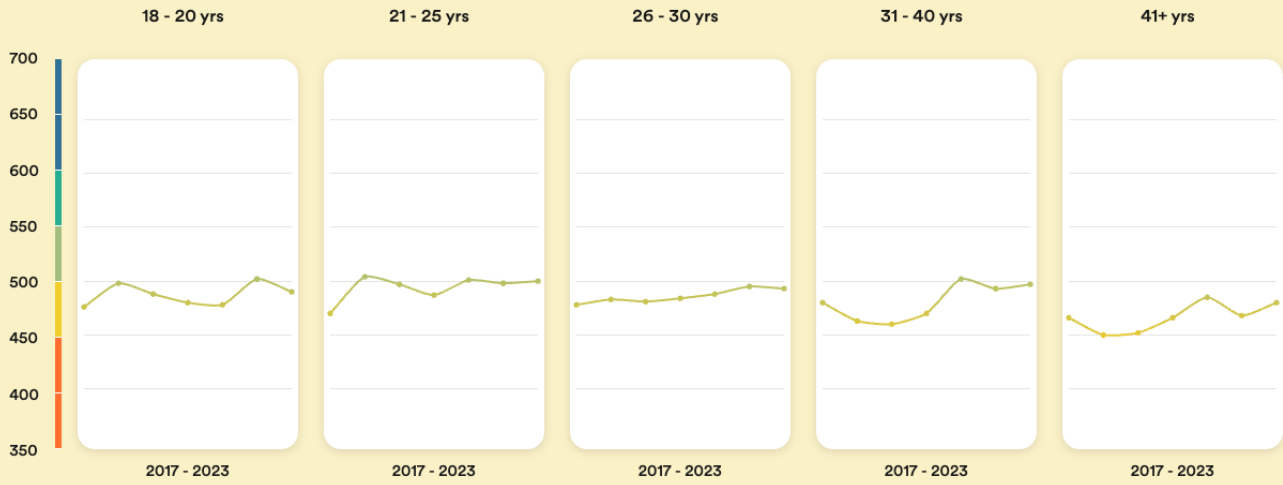

Pakistan

#64

Ranked no. 64 out of 113 countries

EF EPI score: 497

Global average score 493

Position in Asia : 10 of 23

Proficiency trends

Key | Very high | High | Moderate | Low | Very low

Geographic scores

Regions

Punjab	570
Sind	497
Balochistan	491
Khyber Pakhtunkhwa	490
Gilgit-Baltistan	445
Azad Jammu and Kashmir	432

Cities

Islamabad	538
Rawalpindi	520
Lahore	502
Multan	502
Karachi	500
Faisalabad	494
Peshawar	492
Gujranwala	485

Age trends

Gender Trends

About the EF EPI

The EF English Proficiency Index (EF EPI) is a ranking of countries and regions by their English skills. This regional fact sheet is a companion to the EF EPI 2023 edition report. To read the full EF EPI report, with the ranking, regional analyses, and demographic trends, visit www.ef.com/epi. The EF EPI is published by Signum International AG.