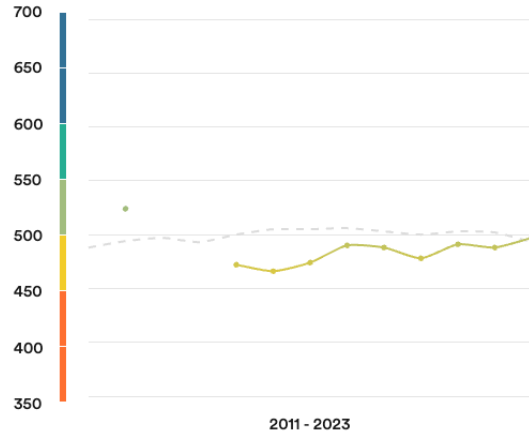

Pakistan

#64

Ranked no. 64 out of 113 countries

EF EPI score: 497

Global average score 493

Position in Asia : 10 of 23

Proficiency trends

Key | Very high | High | Moderate | Low | Very low