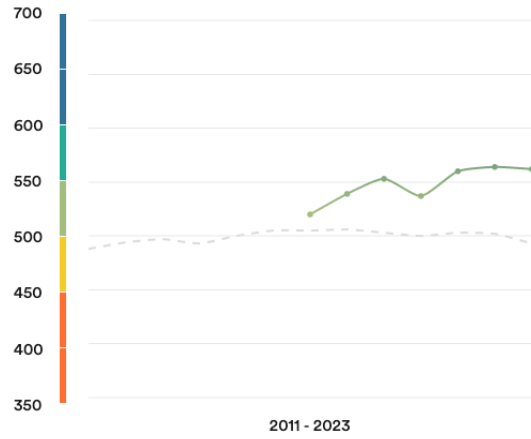

# #27

Ranked no. 27 out of 113 countries

EF EPI score: 562

Global average score 493

Position in Africa : 3 of 23

## Proficiency trends

Key | Very high | High | Moderate | Low | Very low