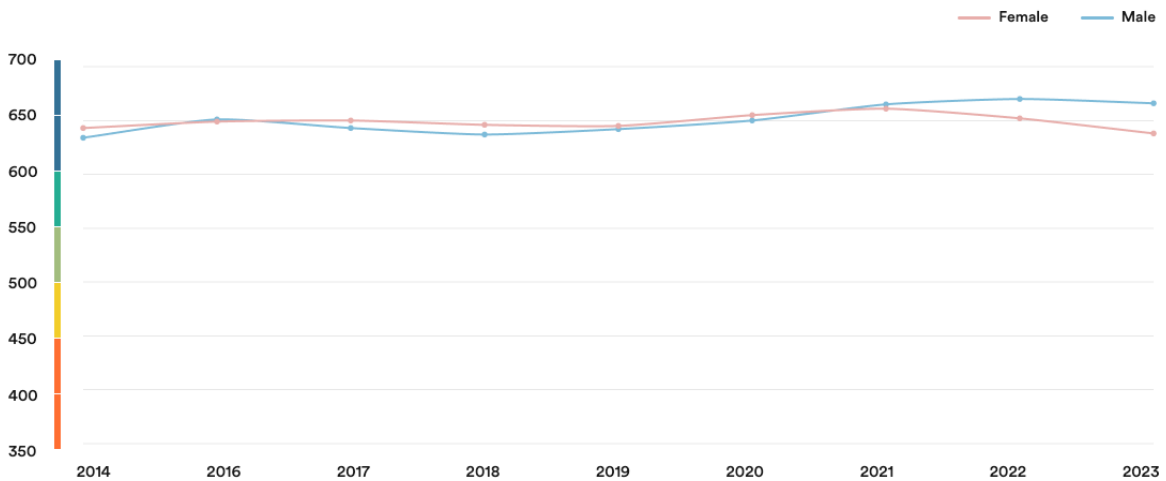

Netherlands

#1

Ranked no. 1 out of 113 countries

EF EPI score: 647

Global average score 493

Position in Europe : 1 of 34

Proficiency trends

Key  Very high  High  Moderate  Low  Very low

Geographic scores

Regions

Limburg	674
Flevoland	666
Friesland	657
Drenthe	657
Overijssel	655
South Holland	649
North Brabant	649
Gelderland	648
Utrecht	641
North Holland	639
Groningen	629
Zeeland	621

Cities

Breda	671
The Hague	656
Groningen	655
Utrecht	654
Rotterdam	650
Almere	649
Eindhoven	648
Tilburg	647
Amsterdam	646
Nijmegen	644
Hilversum	616

Age trends

Gender Trends

About the EF EPI

The EF English Proficiency Index (EF EPI) is a ranking of countries and regions by their English skills. This regional fact sheet is a companion to the EF EPI 2023 edition report. To read the full EF EPI report, with the ranking, regional analyses, and demographic trends, visit www.ef.com/epi. The EF EPI is published by Signum International AG.