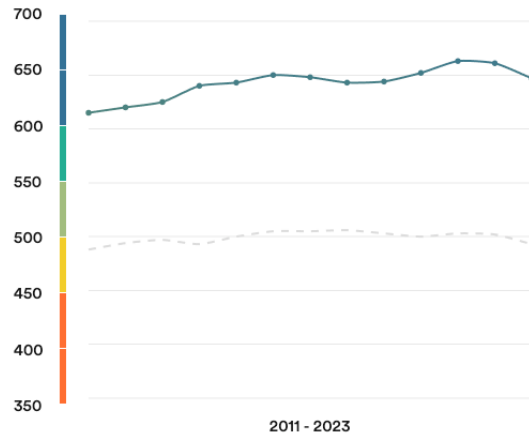

Netherlands

#1

Ranked no. 1 out of 113 countries

EF EPI score: 647

Global average score 493

Position in Europe : 1 of 34

Proficiency trends

Key  Very high  High  Moderate  Low  Very low