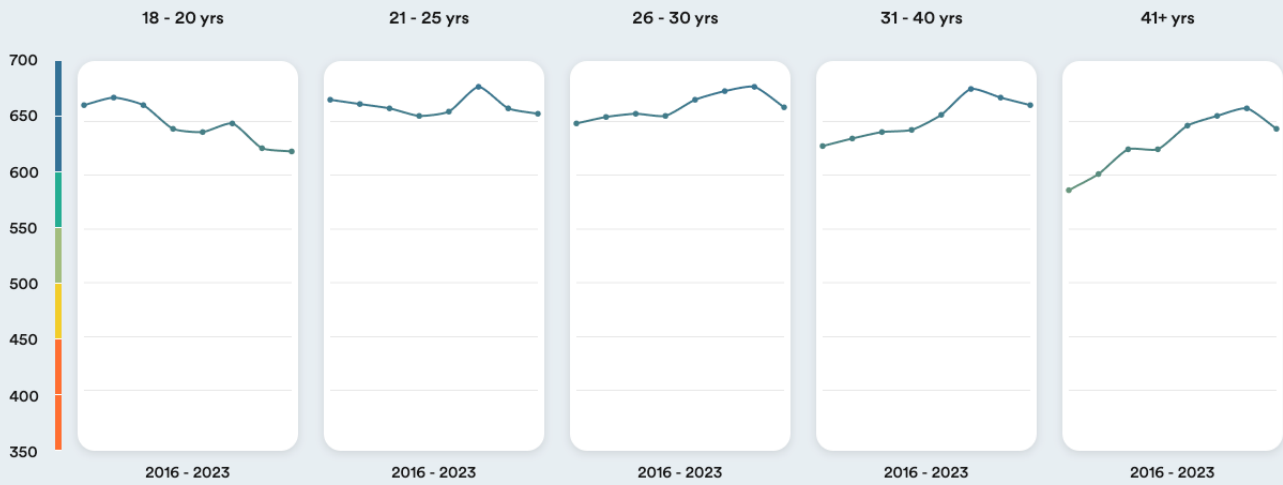

Netherlands

#1

Ranked no. 1 out of 113 countries

EF EPI score: 647

Global average score 493

Position in Europe : 1 of 34

Proficiency trends

Key  Very high  High  Moderate  Low  Very low

Geographic scores

Regions

Limburg	674
Flevoland	666
Friesland	657
Drenthe	657
Overijssel	655
South Holland	649
North Brabant	649
Gelderland	648
Utrecht	641
North Holland	639
Groningen	629
Zeeland	621

Cities

Breda	671
The Hague	656
Groningen	655
Utrecht	654
Rotterdam	650
Almere	649
Eindhoven	648
Tilburg	647
Amsterdam	646
Nijmegen	644
Hilversum	616

Age trends

Gender Trends

About the EF EPI

The EF English Proficiency Index (EF EPI) is a ranking of countries and regions by their English skills. This regional fact sheet is a companion to the EF EPI 2023 edition report. To read the full EF EPI report, with the ranking, regional analyses, and demographic trends, visit www.ef.com/epi. The EF EPI is published by Signum International AG.