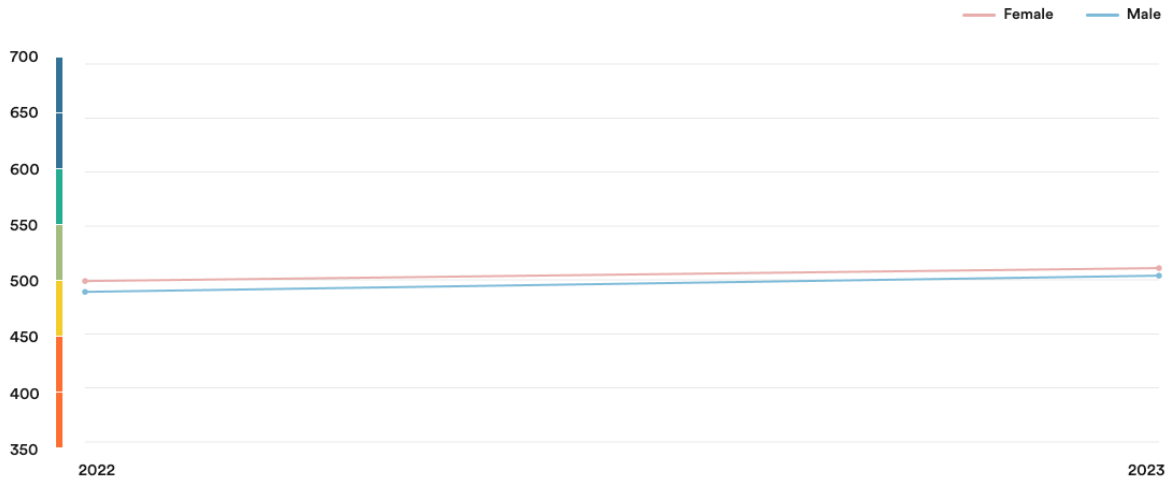

 **Nepal**

#57

Ranked no. 57 out of 113 countries

EF EPI score: 507

Global average score 493

Position in Asia : 6 of 23

Proficiency trends

Key | Very high | High | Moderate | Low | Very low

Geographic scores

Cities

 Kathmandu 527

Demographic scores

Gender

Female: 511

Male: 504

Gender Trends