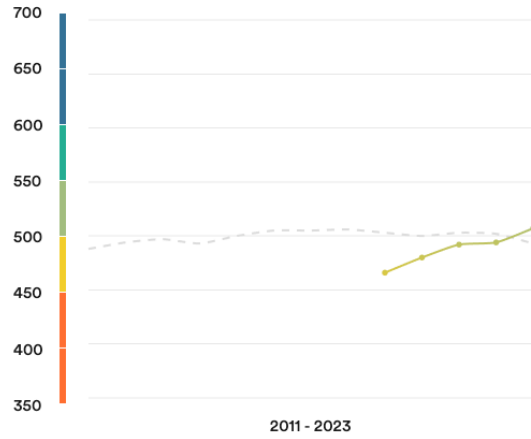

 **Nepal**

#57

Ranked no. 57 out of 113 countries

EF EPI score: 507

Global average score 493

Position in Asia : 6 of 23

Proficiency trends

Key | Very high | High | Moderate | Low | Very low

Geographic scores

Cities

 Kathmandu 527

Demographic scores

Gender

Female: 511

Male: 504

Gender Trends