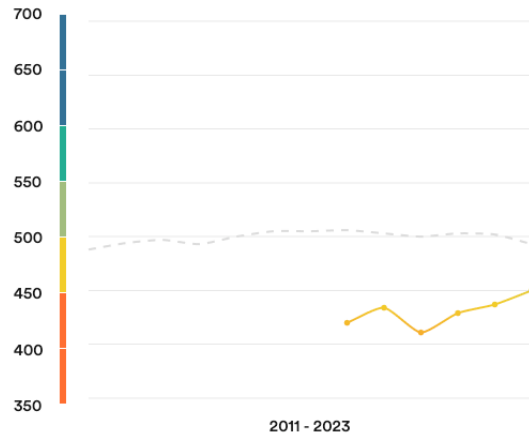

 **Myanmar**

**#90**

Ranked no. 90 out of 113 countries

EF EPI score: 450

Global average score 493

Position in Asia : 17 of 23

**Proficiency trends**

Key | Very high | High | Moderate | Low | Very low