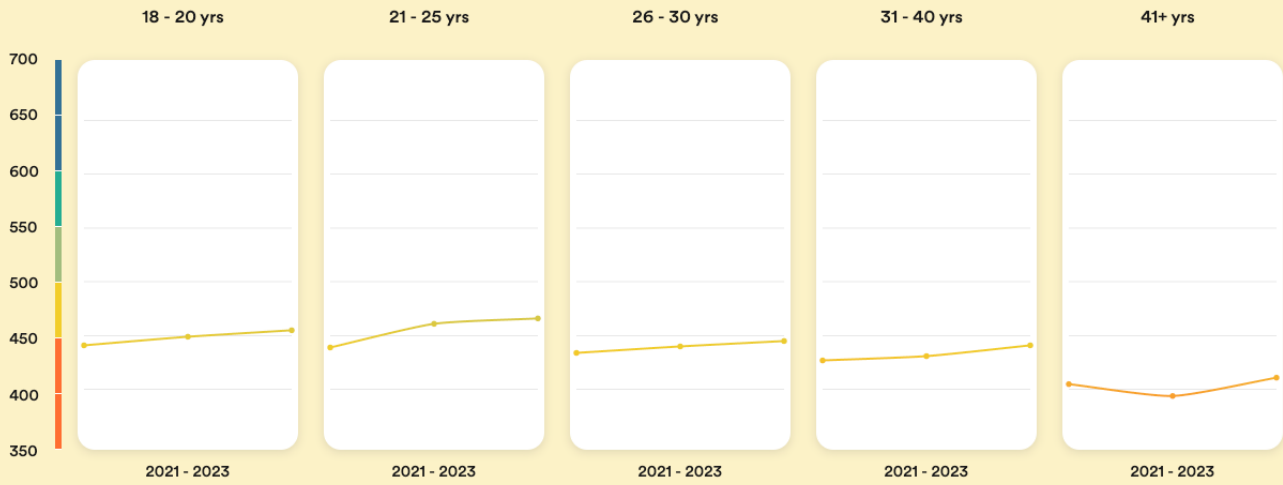

 **Myanmar**

**#90**

Ranked no. 90 out of 113 countries

EF EPI score: 450

Global average score 493

Position in Asia : 17 of 23

**Proficiency trends**

Key | Very high | High | Moderate | Low | Very low

## Age trends