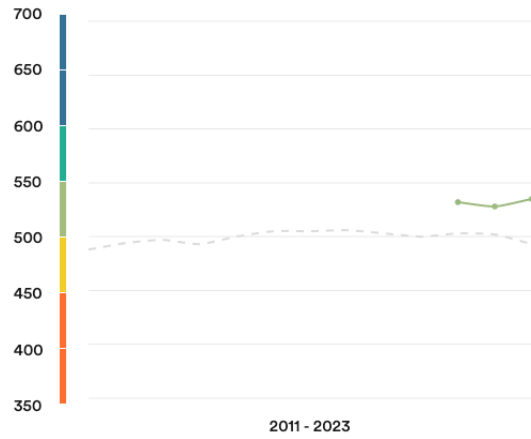

 **Moldova**

#35

Ranked no. 35 out of 113 countries

EF EPI score: 535

Global average score 493

Position in Europe : 27 of 34

Proficiency trends

Key | Very high | High | Moderate | Low | Very low

Geographic scores

Cities

 Chisinau 573

Demographic scores

Gender

Female: 540

Male: 531

About the EF EPI