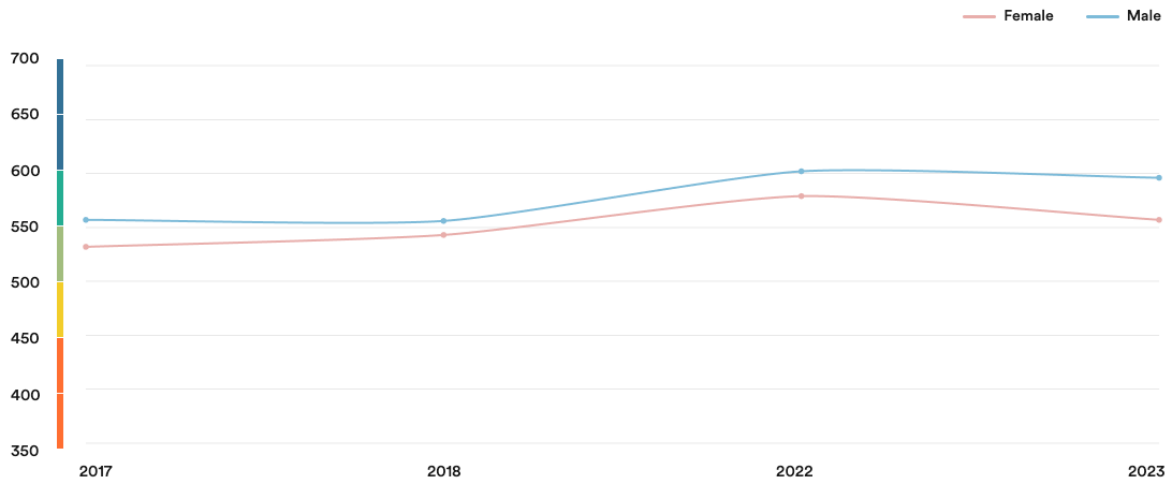

Geographic scores

Cities

Vilnius	610
Kaunas	603

Demographic scores

Gender

Female: 557

Male: 596

Gender Trends