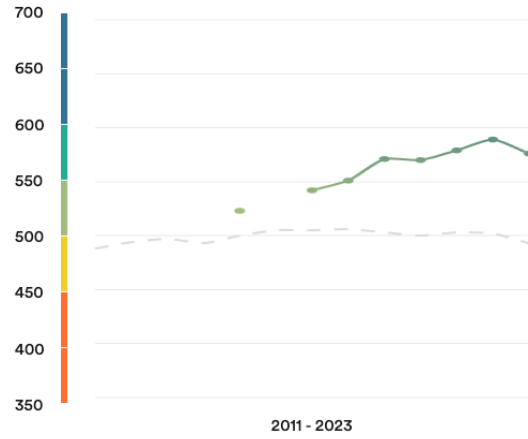

 **Lithuania**

#21

Ranked no. 21 out of 113 countries

EF EPI score: 576

Global average score: 493

Position in Europe : 17 of 34

Proficiency trends

Key | Very high | High | Moderate | Low | Very low

Geographic scores

Cities

Vilnius	610
Kaunas	603

Demographic scores

Gender

Female: 557

Male: 596

Gender Trends