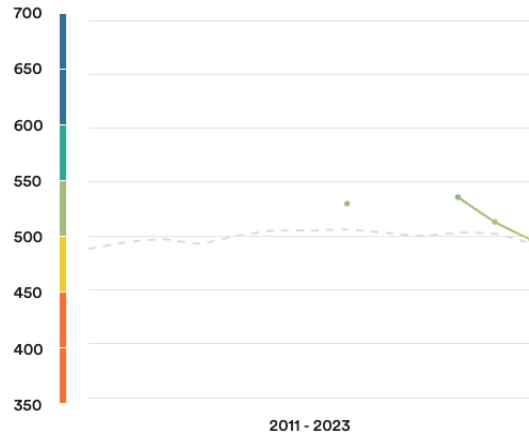

**Lebanon**

**#65**

Ranked no. 65 out of 113 countries

EF EPI score: 496

Global average score 493

Position in Middle East : 3 of 13

**Proficiency trends**

Key | Very high | High | Moderate | Low | Very low

## Age trends