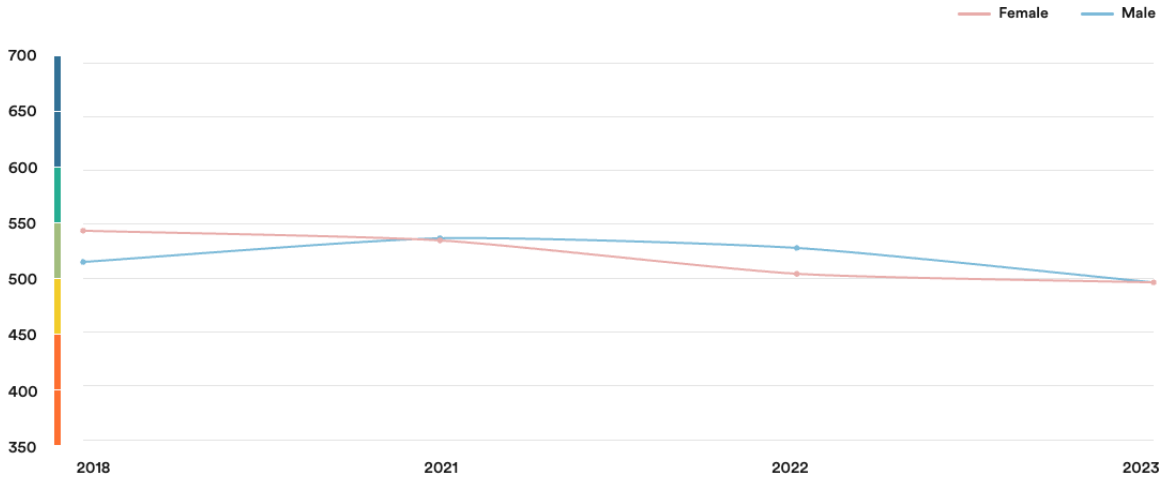

**Lebanon**

**#65**

Ranked no. 65 out of 113 countries

EF EPI score: 496

Global average score 493

Position in Middle East : 3 of 13

**Proficiency trends**

Key | Very high | High | Moderate | Low | Very low

**Geographic scores**

**Regions**

Mount Lebanon	543
North	494
Bekaa	450
Baalbek-Hermel	432
South	353
Akkar	330

**Cities**

Beirut	545
Tripoli	493
Zahle	443
Akkar	321
Tyre	284

## Age trends

## Gender Trends