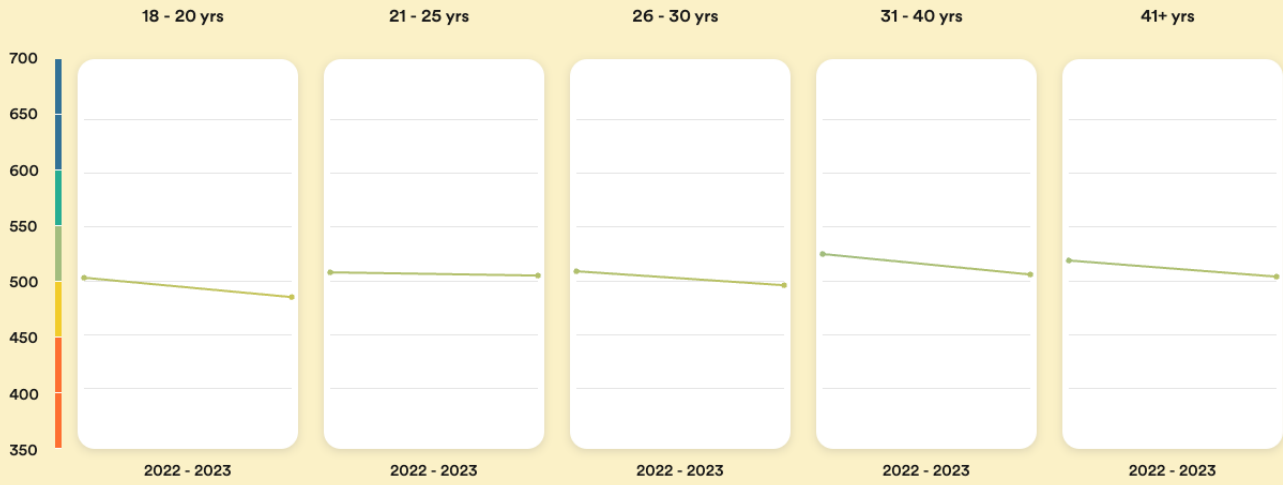

**Lebanon**

**#65**

Ranked no. 65 out of 113 countries

EF EPI score: 496

Global average score 493

Position in Middle East : 3 of 13

**Proficiency trends**

Key | Very high | High | Moderate | Low | Very low

## Age trends

## Gender Trends