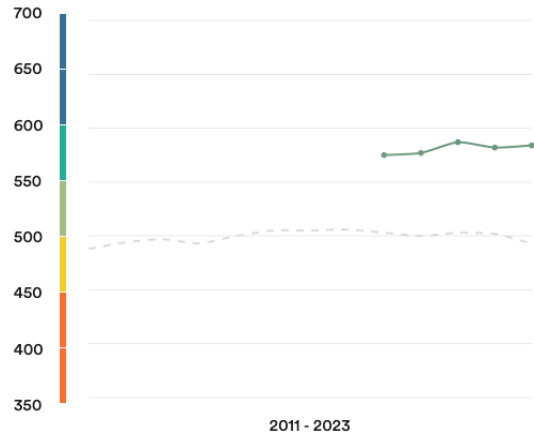

 **Kenya**

**#19**

Ranked no. 19 out of 113 countries

**EF EPI score: 584**

Global average score 493

Position in Africa : 2 of 23

**Proficiency trends**

Key | Very high | High | Moderate | Low | Very low

## Age trends