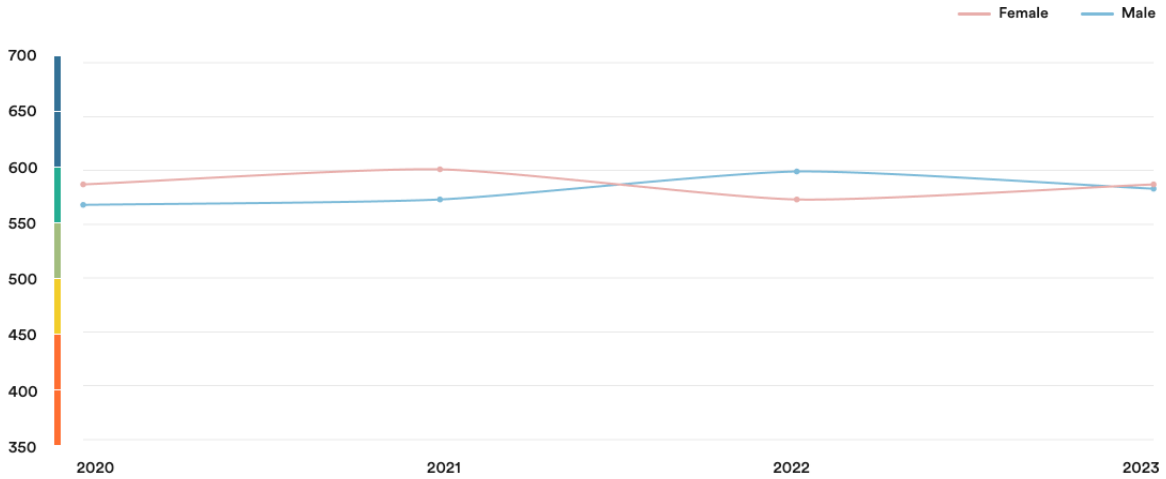

 **Kenya**

**#19**

Ranked no. 19 out of 113 countries

**EF EPI score: 584**

Global average score 493

Position in Africa : 2 of 23

**Proficiency trends**

Key | Very high | High | Moderate | Low | Very low

**Geographic scores**

**Regions**

Coast	606
Central	586
Nairobi Province	586
Eastern	580
Nyanza	577
Rift Valley	564

**Cities**

Mombasa	603
Nairobi	586
Nyeri	585
Nakuru	580

## Age trends

## Gender Trends