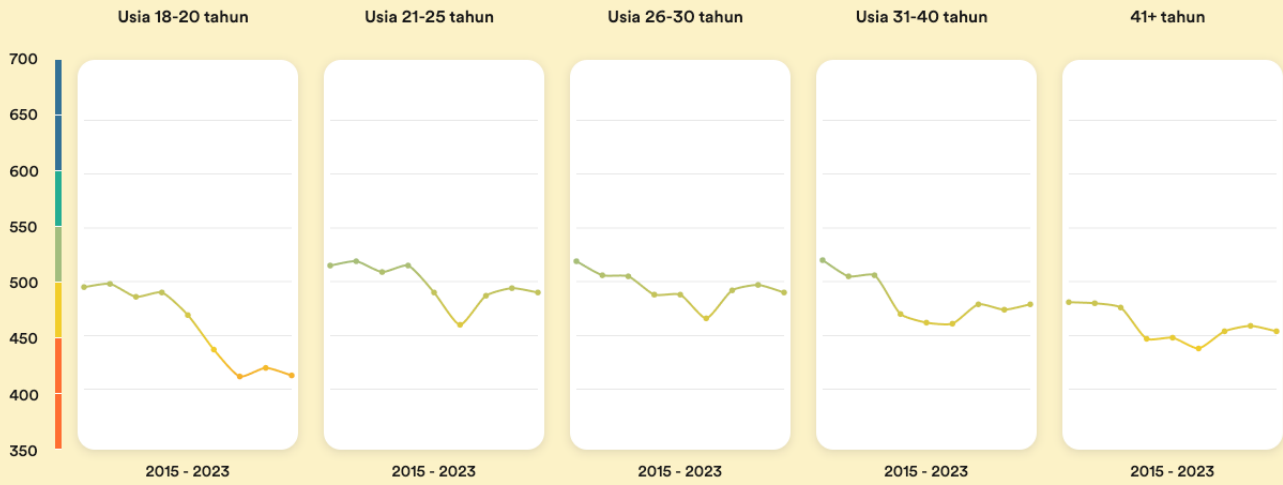

Indonesia

#79

 dari 113 negara dan provinsi

Skor EF EPI: 473

Skor rata-rata global: 493

Posisi di Asia: 13 of 23

Trend EF EPI

Tingkat | Sangat tinggi | Tinggi | Menengah | Rendah | Sangat rendah

Skor geografis

Wilayah

Java	498
Sumatera	459
Nusa Tenggara	456
Sulawesi	448
Papua	448
Kalimantan	440
Maluku	412

Kota

Jakarta	531
Surabaya	519
Bandung	511
Malang	506
Semarang	505
Yogyakarta	504
Balikpapan	498
Batam	497
Mataram	488
Pontianak	485
Bandar Lampung	484
Pekanbaru	483
Denpasar	480
Manado	474
Padang	472
Medan	470
Palembang	466
Makassar	458
Banjarmasin	437
Jambi	435

Trend umur

Trend gender

About the EF EPI

The EF English Proficiency Index (EF EPI) is a ranking of countries and regions by their English skills. This regional fact sheet is a companion to the EF EPI 2023 edition report. To read the full EF EPI report, with the ranking, regional analyses, and demographic trends, visit www.ef.com/epi. The EF EPI is published by Signum International AG.