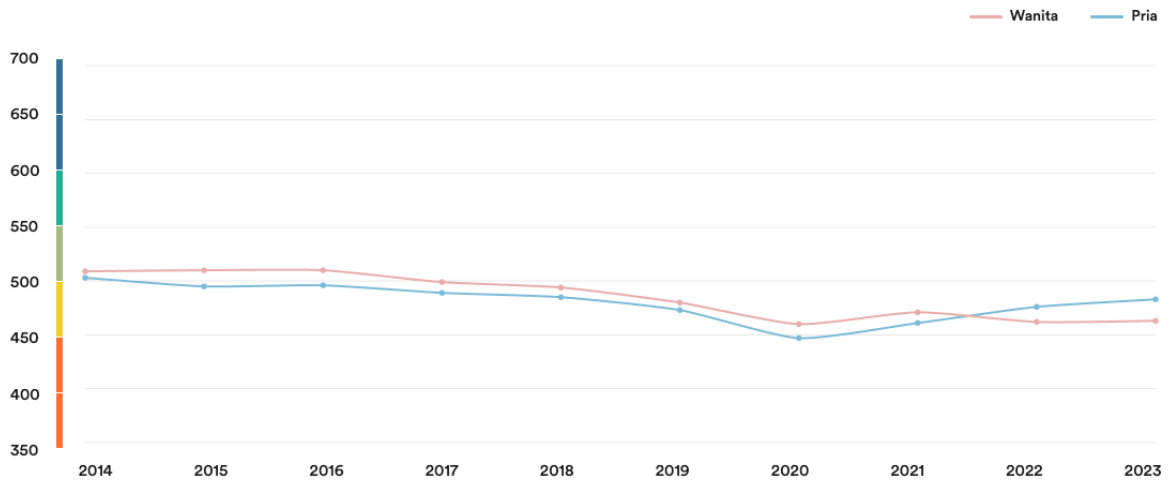

Skor geografis

Wilayah

Java	498
Sumatera	459
Nusa Tenggara	456
Sulawesi	448
Papua	448
Kalimantan	440
Maluku	412

Kota

Jakarta	531
Surabaya	519
Bandung	511
Malang	506
Semarang	505
Yogyakarta	504
Balikpapan	498
Batam	497
Mataram	488
Pontianak	485
Bandar Lampung	484
Pekanbaru	483
Denpasar	480
Manado	474
Padang	472
Medan	470
Palembang	466
Makassar	458
Banjarmasin	437
Jambi	435

Trend umur

Trend gender

About the EF EPI

The EF English Proficiency Index (EF EPI) is a ranking of countries and regions by their English skills. This regional fact sheet is a companion to the EF EPI 2023 edition report. To read the full EF EPI report, with the ranking, regional analyses, and demographic trends, visit www.ef.com/epi. The EF EPI is published by Signum International AG.