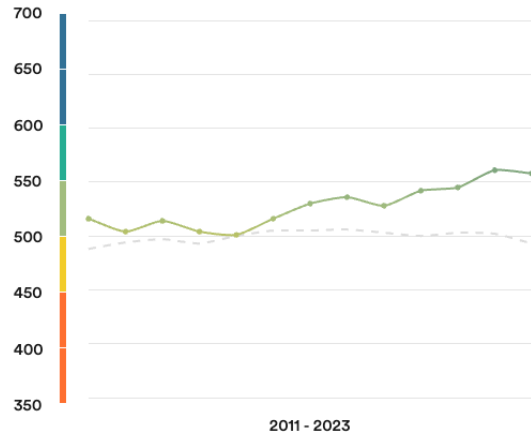

🇭🇰 Hong Kong, China

#29

Ranked no. 29 out of 113 countries

EF EPI score: 558

Global average score 493

Position in Asia : 4 of 23

Proficiency trends

Key | Very high | High | Moderate | Low | Very low

Geographic scores

Regions

Hong Kong Island	567
Kowloon	558
New Territories	542

Age trends

Gender Trends

About the EF EPI

The EF English Proficiency Index (EF EPI) is a ranking of countries and regions by their English skills. This regional fact sheet is a companion to the EF EPI 2023 edition report. To read the full EF EPI report, with the ranking, regional analyses, and demographic trends, visit www.ef.com/epi. The EF EPI is published by Signum International AG.