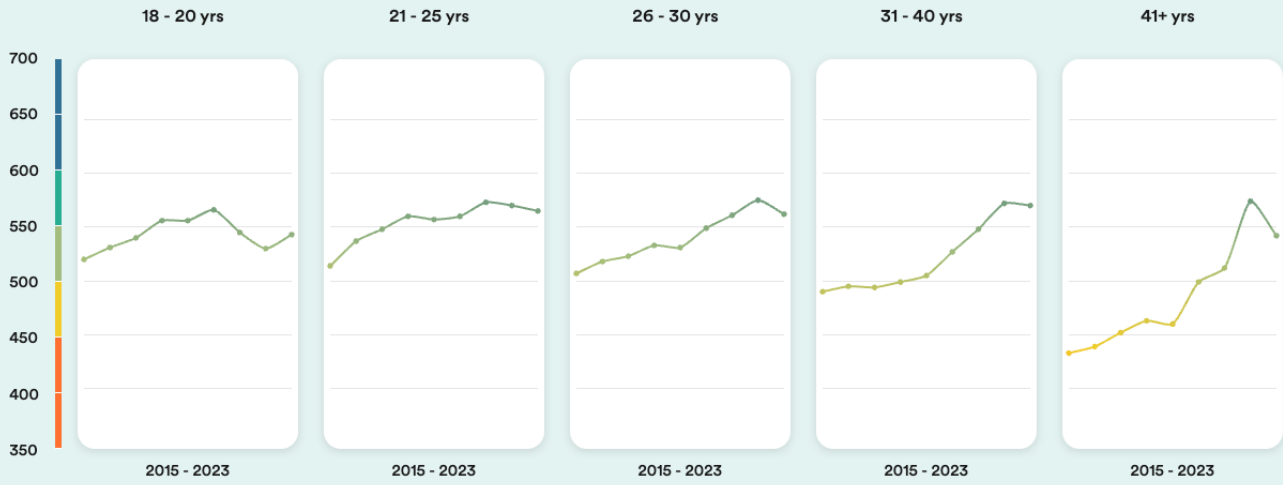

🇭🇰 Hong Kong, China

#29

Ranked no. 29 out of 113 countries

EF EPI score: 558

Global average score 493

Position in Asia : 4 of 23

Proficiency trends

Key | Very high | High | Moderate | Low | Very low

Geographic scores

Regions

Hong Kong Island	567
Kowloon	558
New Territories	542

Age trends

Gender Trends

About the EF EPI

The EF English Proficiency Index (EF EPI) is a ranking of countries and regions by their English skills. This regional fact sheet is a companion to the EF EPI 2023 edition report. To read the full EF EPI report, with the ranking, regional analyses, and demographic trends, visit www.ef.com/epi. The EF EPI is published by Signum International AG.