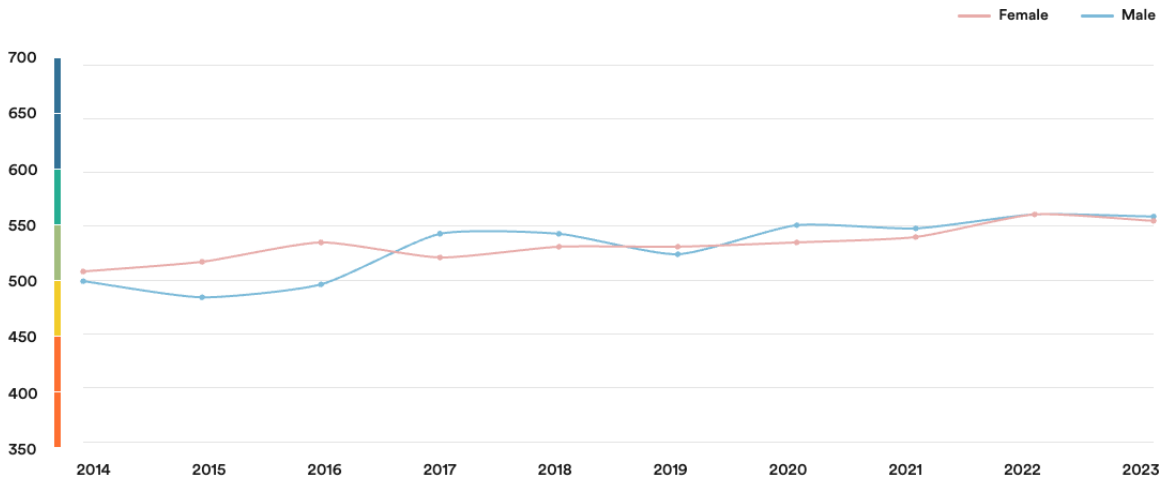

🇭🇰 Hong Kong, China

#29

Ranked no. 29 out of 113 countries

EF EPI score: 558

Global average score 493

Position in Asia : 4 of 23

Proficiency trends

Key | Very high | High | Moderate | Low | Very low

Geographic scores

Regions

Hong Kong Island	567
Kowloon	558
New Territories	542

Age trends

Gender Trends

About the EF EPI

The EF English Proficiency Index (EF EPI) is a ranking of countries and regions by their English skills. This regional fact sheet is a companion to the EF EPI 2023 edition report. To read the full EF EPI report, with the ranking, regional analyses, and demographic trends, visit www.ef.com/epi. The EF EPI is published by Signum International AG.