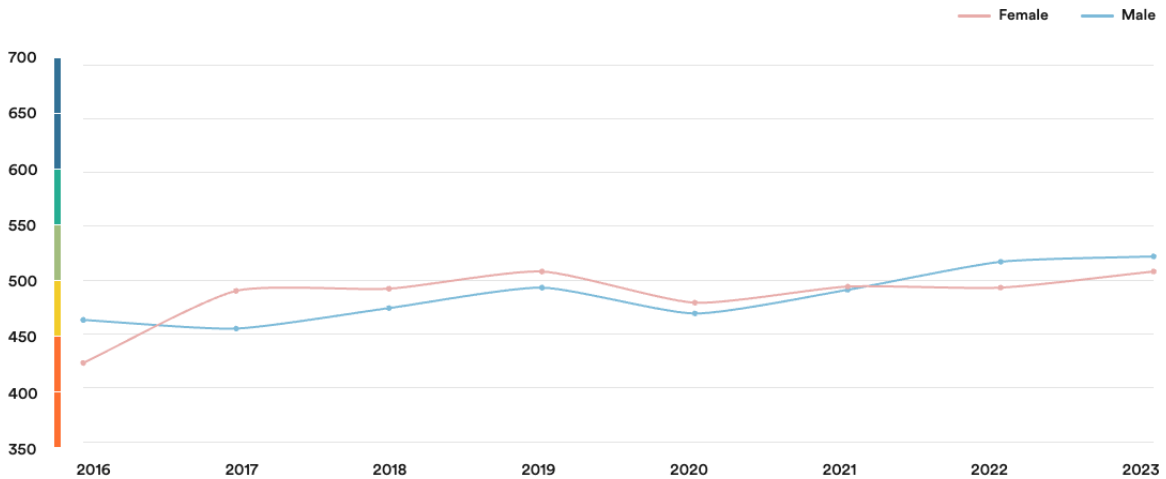

Guatemala

#53

Ranked no. 53 out of 113 countries

EF EPI score: 515

Global average score 493

Position in Latin America : 11 of 20

Proficiency trends

Key | Very high | High | Moderate | Low | Very low

Geographic scores

Regions

Sacatepéquez	544
Guatemala	521
Quetzaltenango	499
Chimaltenango	494
San Marcos	422
Escuintla	372

Cities

Guatemala city	521
Quetzaltenango	500
Chimaltenango	494
San Marcos	419

Age trends

Gender Trends

About the EF EPI

The EF English Proficiency Index (EF EPI) is a ranking of countries and regions by their English skills. This regional fact sheet is a companion to the EF EPI 2023 edition report. To read the full EF EPI report, with the ranking, regional analyses, and demographic trends, visit www.ef.com/epi. The EF EPI is published by Signum International AG.