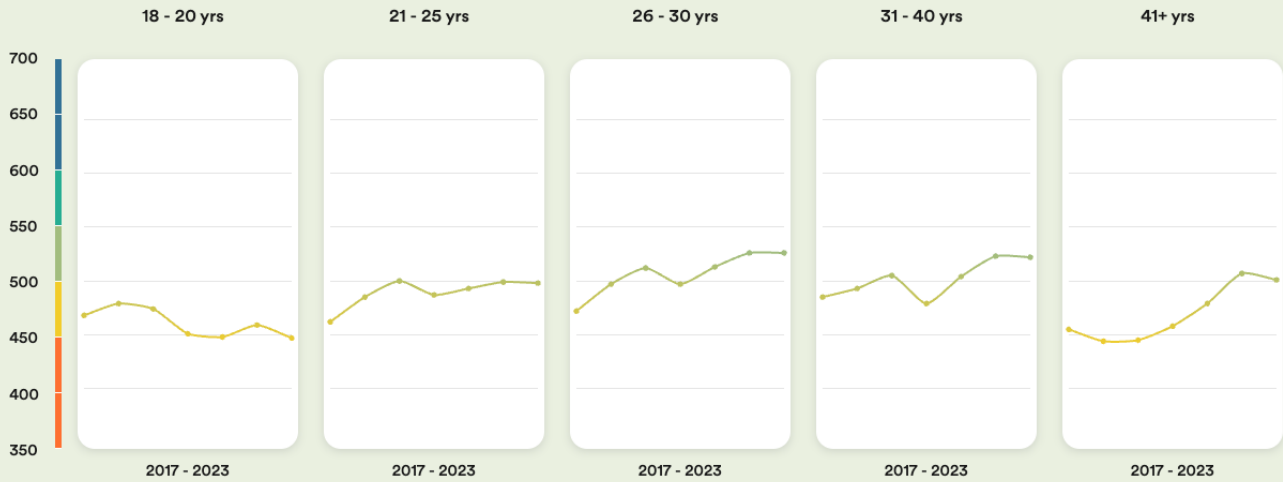

Guatemala

#53

Ranked no. 53 out of 113 countries

EF EPI score: 515

Global average score 493

Position in Latin America : 11 of 20

Proficiency trends

Key | Very high | High | Moderate | Low | Very low

Geographic scores

Regions

Sacatepéquez	544
Guatemala	521
Quetzaltenango	499
Chimaltenango	494
San Marcos	422
Escuintla	372

Cities

Guatemala city	521
Quetzaltenango	500
Chimaltenango	494
San Marcos	419

Age trends

Gender Trends

About the EF EPI

The EF English Proficiency Index (EF EPI) is a ranking of countries and regions by their English skills. This regional fact sheet is a companion to the EF EPI 2023 edition report. To read the full EF EPI report, with the ranking, regional analyses, and demographic trends, visit www.ef.com/epi. The EF EPI is published by Signum International AG.