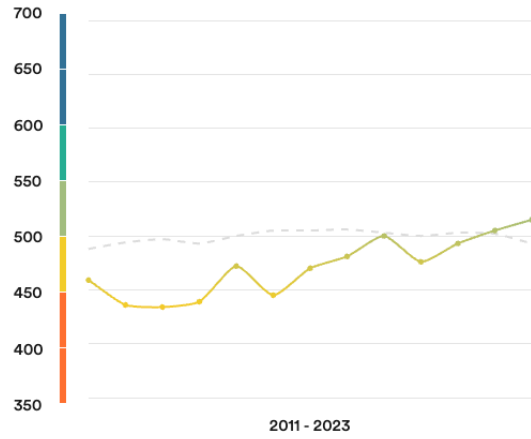

Guatemala

#53

Ranked no. 53 out of 113 countries

EF EPI score: 515

Global average score 493

Position in Latin America : 11 of 20

Proficiency trends

Key | Very high | High | Moderate | Low | Very low

Geographic scores

Regions

Sacatepéquez	544
Guatemala	521
Quetzaltenango	499
Chimaltenango	494
San Marcos	422
Escuintla	372

Cities

Guatemala city	521
Quetzaltenango	500
Chimaltenango	494
San Marcos	419

Age trends