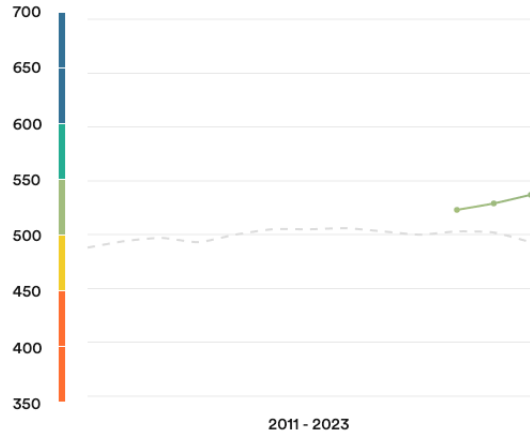

 **Ghana**

#34

Ranked no. 34 out of 113 countries

EF EPI score: 537

Global average score 493

Position in Africa : 4 of 23

Proficiency trends

Key | Very high | High | Moderate | Low | Very low

Geographic scores

Regions

Greater Accra	550
Ashanti	526
Central	521
Northern	517
Western	504
Eastern	504
Bono	504
Volta	502

Cities

Accra	552
Kumasi	524
Sekondi-Takoradi	522

Age trends

Gender Trends

About the EF EPI