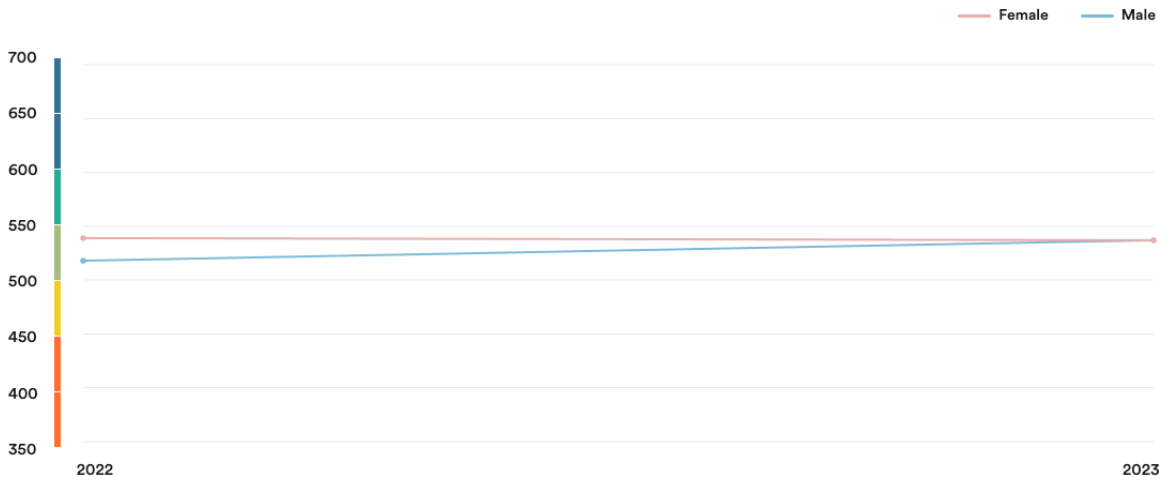

 **Ghana**

#34

Ranked no. 34 out of 113 countries

EF EPI score: 537

Global average score 493

Position in Africa : 4 of 23

Proficiency trends

Key | Very high | High | Moderate | Low | Very low

Geographic scores

Regions

Greater Accra	550
Ashanti	526
Central	521
Northern	517
Western	504
Eastern	504
Bono	504
Volta	502

Cities

Accra	552
Kumasi	524
Sekondi-Takoradi	522

Age trends

Gender Trends

About the EF EPI