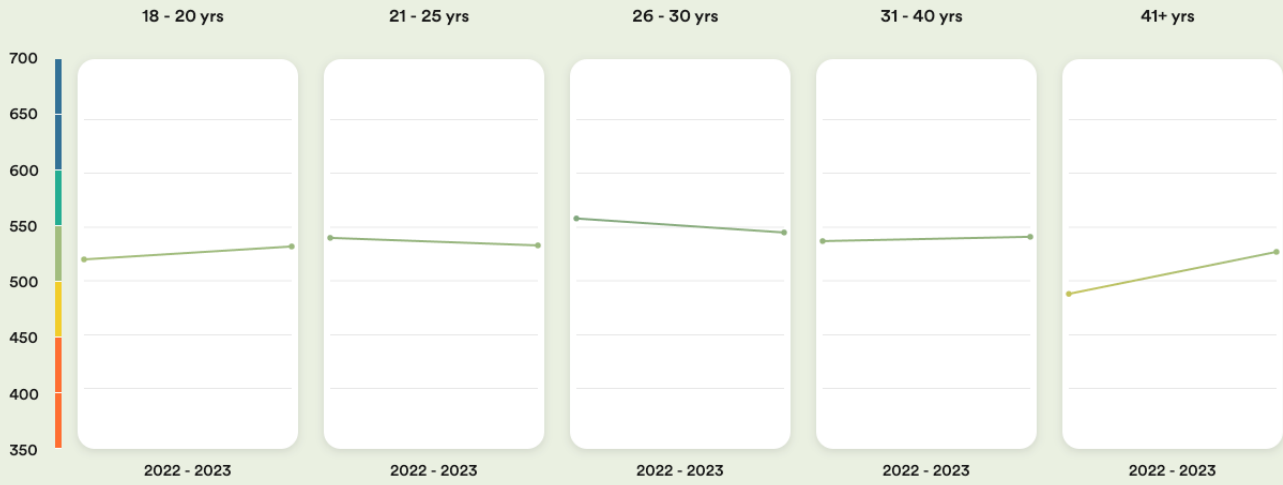

 **Ghana**

#34

Ranked no. 34 out of 113 countries

EF EPI score: 537

Global average score 493

Position in Africa : 4 of 23

Proficiency trends

Key | Very high | High | Moderate | Low | Very low

Geographic scores

Regions

Greater Accra	550
Ashanti	526
Central	521
Northern	517
Western	504
Eastern	504
Bono	504
Volta	502

Cities

Accra	552
Kumasi	524
Sekondi-Takoradi	522

Age trends

Gender Trends

About the EF EPI

The EF English Proficiency Index (EF EPI) is a ranking of countries and regions by their English skills. This regional fact sheet is a companion to the EF EPI 2023 edition report. To read the full EF EPI report, with the ranking, regional analyses, and demographic trends, visit www.ef.com/epi. The EF EPI is published by Signum International AG.