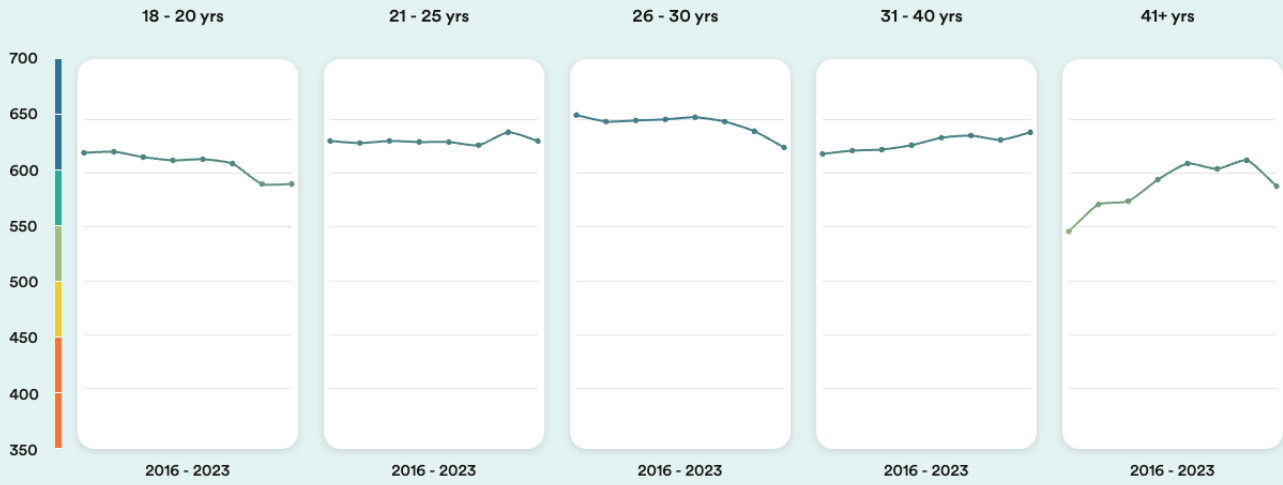

+ Finland

#14

Ranked no. 14 out of 113 countries

EF EPI score: 597

Global average score 493

Position in Europe : 12 of 34

Proficiency trends

Key | Very high | High | Moderate | Low | Very low

Geographic scores

Regions

Keski-Suomi	606
Pirkanmaa	604
Varsinais-Suomi	600
Pohjois-Savo	596
Pohjois-Pohjanmaa	591
Uusimaa	590

Cities

Helsinki	617
Tampere	614
Espoo	607
Oulu	602

Age trends

Gender Trends

About the EF EPI