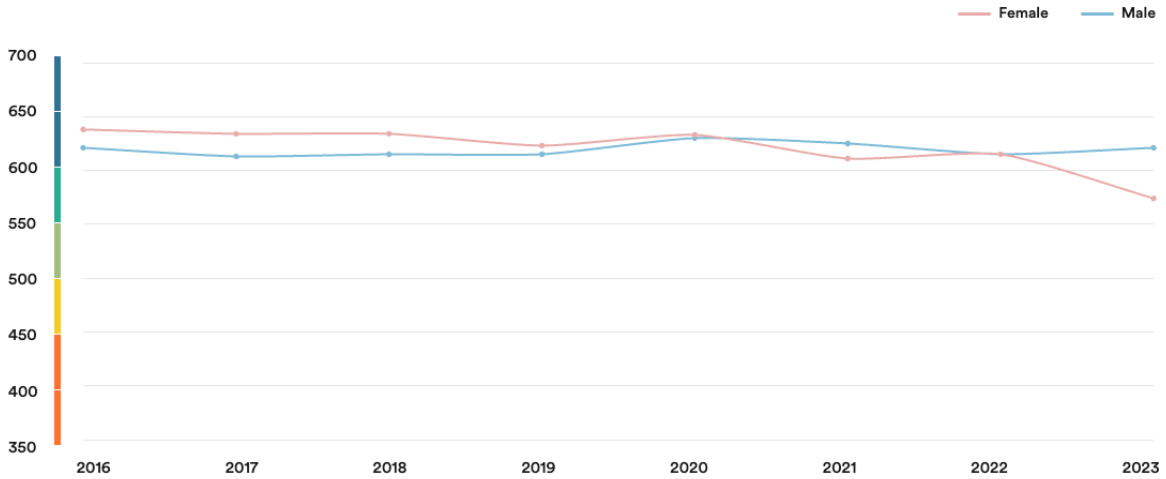

+ Finland

#14

Ranked no. 14 out of 113 countries

EF EPI score: 597

Global average score 493

Position in Europe : 12 of 34

Proficiency trends

Key | Very high | High | Moderate | Low | Very low

Geographic scores

Regions

Keski-Suomi	606
Pirkanmaa	604
Varsinais-Suomi	600
Pohjois-Savo	596
Pohjois-Pohjanmaa	591
Uusimaa	590

Cities

Helsinki	617
Tampere	614
Espoo	607
Oulu	602

Age trends

Gender Trends

About the EF EPI