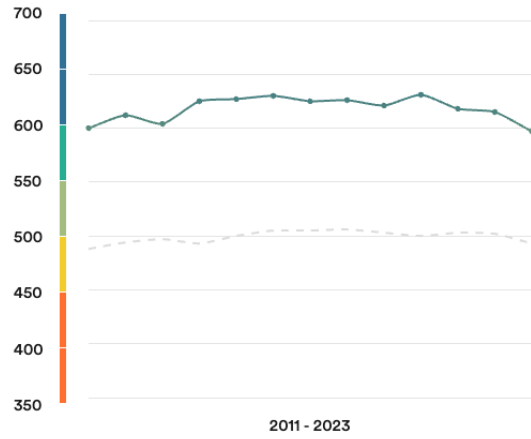

+ Finland

#14

Ranked no. 14 out of 113 countries

EF EPI score: 597

Global average score 493

Position in Europe : 12 of 34

Proficiency trends

Key | Very high | High | Moderate | Low | Very low

Geographic scores

Regions

Keski-Suomi	606
Pirkanmaa	604
Varsinais-Suomi	600
Pohjois-Savo	596
Pohjois-Pohjanmaa	591
Uusimaa	590

Cities

Helsinki	617
Tampere	614
Espoo	607
Oulu	602

Age trends

Gender Trends

About the EF EPI