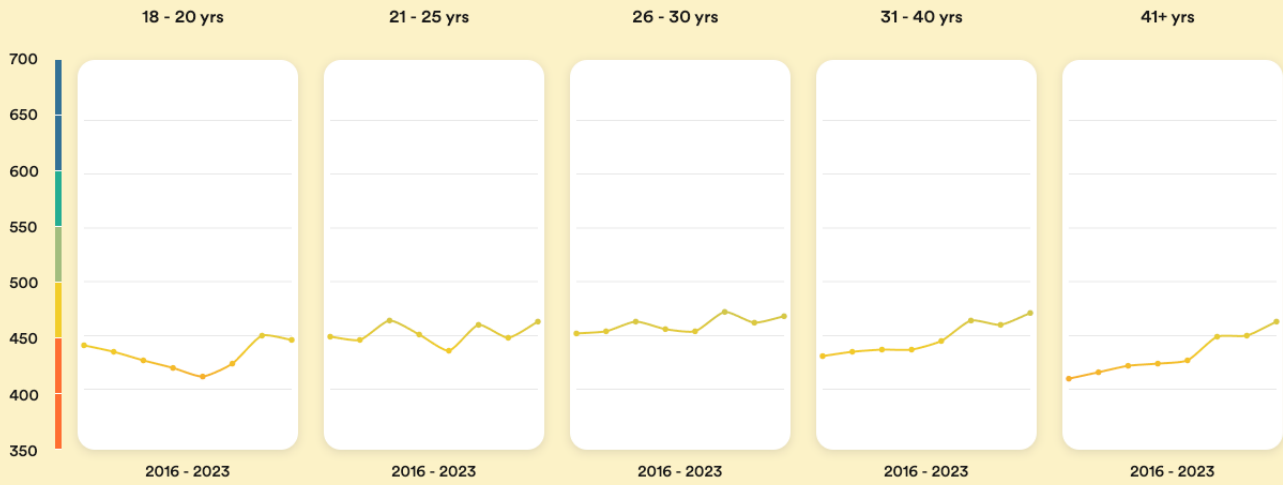

Age trends

Gender Trends

About the EF EPI

The EF English Proficiency Index (EF EPI) is a ranking of countries and regions by their English skills. This regional fact sheet is a companion to the EF EPI 2023 edition report. To read the full EF EPI report, with the ranking, regional analyses, and demographic trends, visit www.ef.com/epi. The EF EPI is published by Signum International AG.