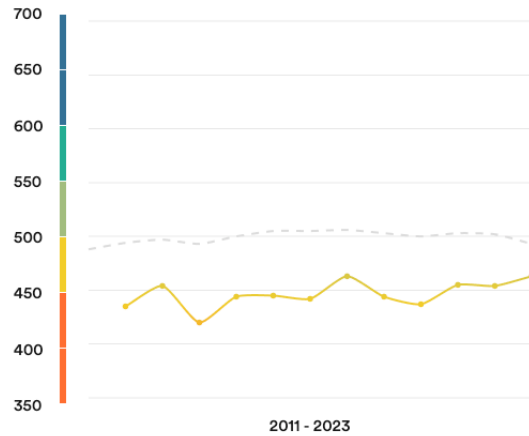

Egypt

#83

Ranked no. 83 out of 113 countries

EF EPI score: 463

Global average score 493

Position in Africa : 12 of 23

Proficiency trends

Key | Very high | High | Moderate | Low | Very low