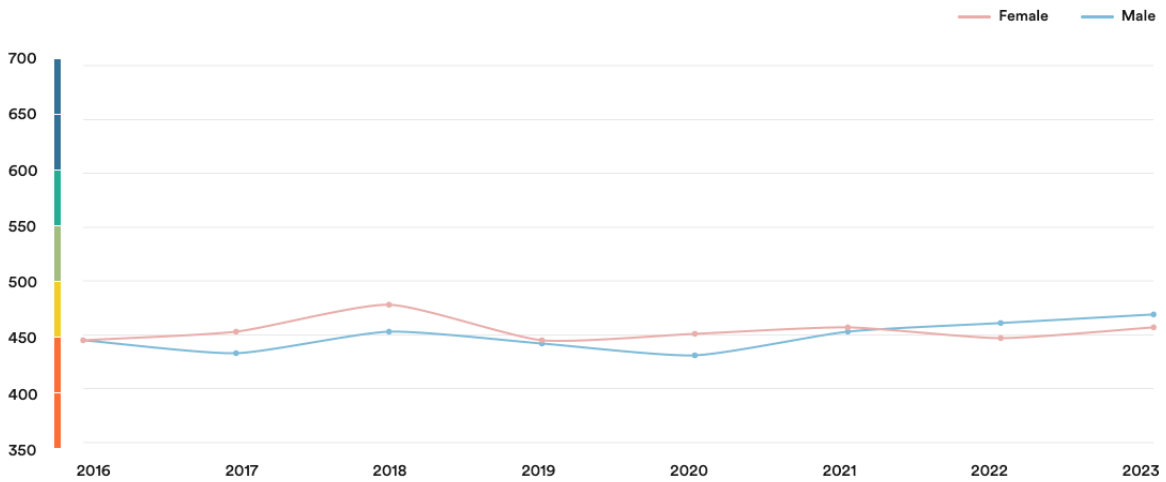

Age trends

Gender Trends

About the EF EPI

The EF English Proficiency Index (EF EPI) is a ranking of countries and regions by their English skills. This regional fact sheet is a companion to the EF EPI 2023 edition report. To read the full EF EPI report, with the ranking, regional analyses, and demographic trends, visit www.ef.com/epi. The EF EPI is published by Signum International AG.