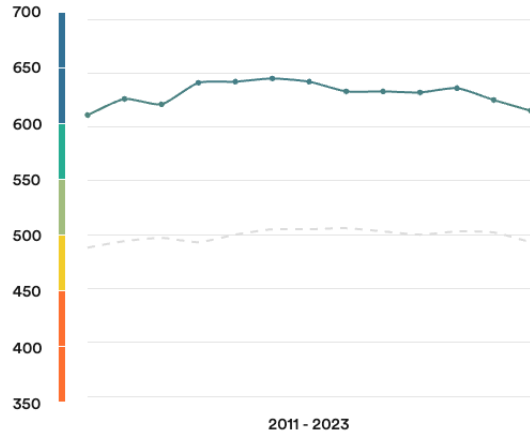

 **Denmark**

#4

Ranked no. 4 out of 113 countries

EF EPI score: 615

Global average score 493

Position in Europe : 3 of 34

Proficiency trends

Key | Very high | High | Moderate | Low | Very low

Geographic scores

Regions

Midtjylland	635
Sjælland	619
Hovedstaden	614
Syddanmark	606
Nordjylland	592

Cities

Copenhagen	639
------------	-----

Age trends

Gender Trends

About the EF EPI