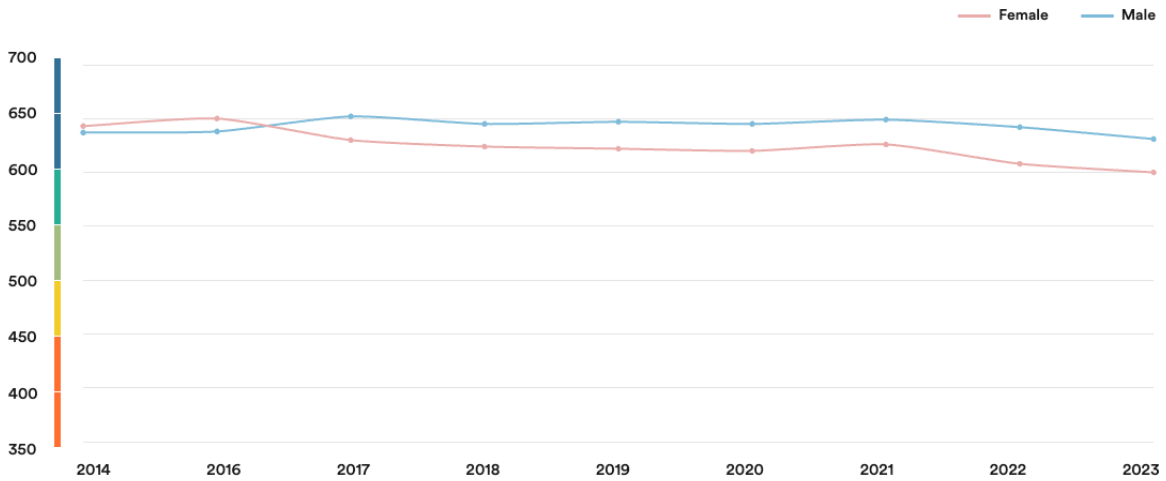

 **Denmark**

#4

Ranked no. 4 out of 113 countries

EF EPI score: 615

Global average score 493

Position in Europe : 3 of 34

Proficiency trends

Key | Very high | High | Moderate | Low | Very low

Geographic scores

Regions

Midtjylland	635
Sjælland	619
Hovedstaden	614
Syddanmark	606
Nordjylland	592

Cities

Copenhagen	639
------------	-----

Age trends

Gender Trends

About the EF EPI