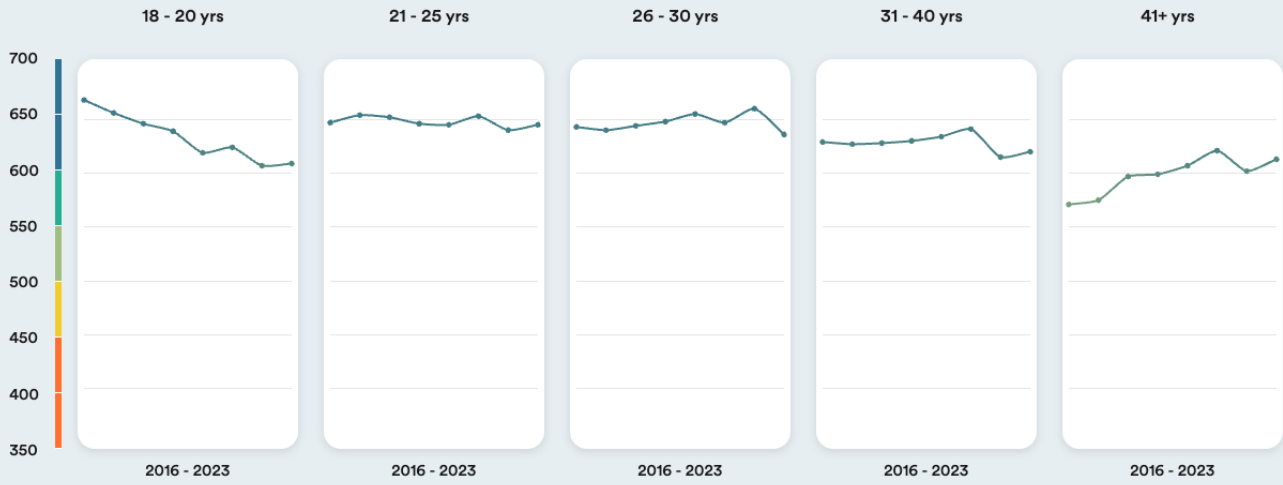

 **Denmark**

#4

Ranked no. 4 out of 113 countries

EF EPI score: 615

Global average score 493

Position in Europe : 3 of 34

Proficiency trends

Key | Very high | High | Moderate | Low | Very low

Geographic scores

Regions

Midtjylland	635
Sjælland	619
Hovedstaden	614
Syddanmark	606
Nordjylland	592

Cities

Copenhagen	639
------------	-----

Age trends

Gender Trends

About the EF EPI

The EF English Proficiency Index (EF EPI) is a ranking of countries and regions by their English skills. This regional fact sheet is a companion to the EF EPI 2023 edition report. To read the full EF EPI report, with the ranking, regional analyses, and demographic trends, visit www.ef.com/epi. The EF EPI is published by Signum International AG.