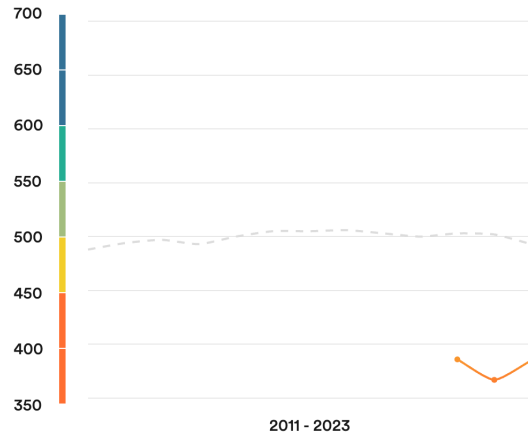

Democratic Republic of Congo

#113

Ranked no. 113 out of 113 countries

EF EPI score: 385

Global average score: 493

Position in Africa : 23 of 23

Proficiency trends

Key | Very high | High | Moderate | Low | Very low

Geographic scores

Cities

| Kinshasa 421

About the EF EPI

The EF English Proficiency Index (EF EPI) is a ranking of countries and regions by their English skills. This regional fact sheet is a companion to the EF EPI 2023 edition report. To read the full EF EPI report, with the ranking, regional analyses, and demographic trends, visit www.ef.com/epi. The EF EPI is published by Signum International AG.