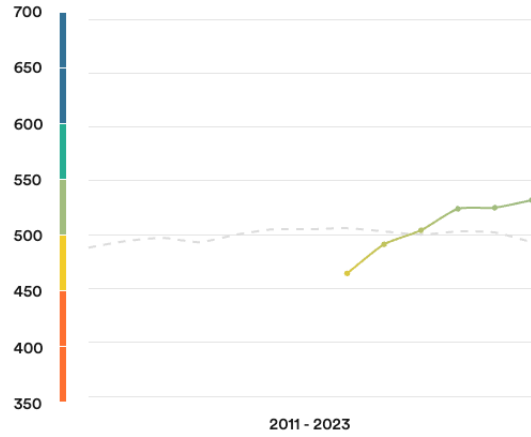

 **Bolivia**

#41

Ranked no. 41 out of 113 countries

EF EPI score: 532

Global average score 493

Position in Latin America : 5 of 20

Proficiency trends

Key | Very high | High | Moderate | Low | Very low

Geographic scores

Regions

Cochabamba	561
La Paz	561
Chuquisaca	523
Tarija	513
Santa Cruz	500

Cities

Cochabamba	562
La Paz	562
Sucre	527
Tarija	513
Santa Cruz	500

Age trends

Gender Trends

About the EF EPI