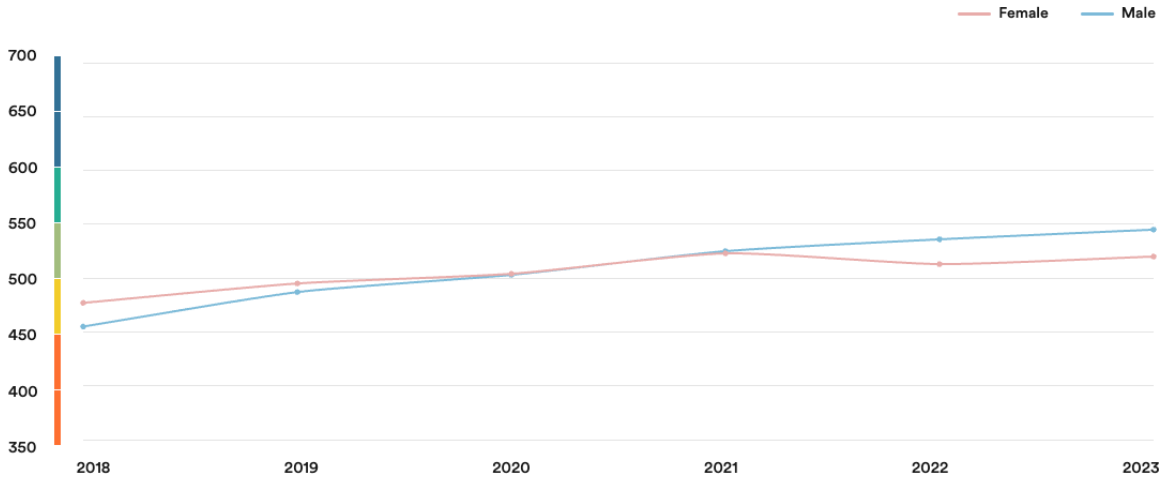

 **Bolivia**

#41

Ranked no. 41 out of 113 countries

EF EPI score: 532

Global average score 493

Position in Latin America : 5 of 20

Proficiency trends

Key | Very high | High | Moderate | Low | Very low

Geographic scores

Regions

Cochabamba	561
La Paz	561
Chuquisaca	523
Tarija	513
Santa Cruz	500

Cities

Cochabamba	562
La Paz	562
Sucre	527
Tarija	513
Santa Cruz	500

Age trends

Gender Trends

About the EF EPI