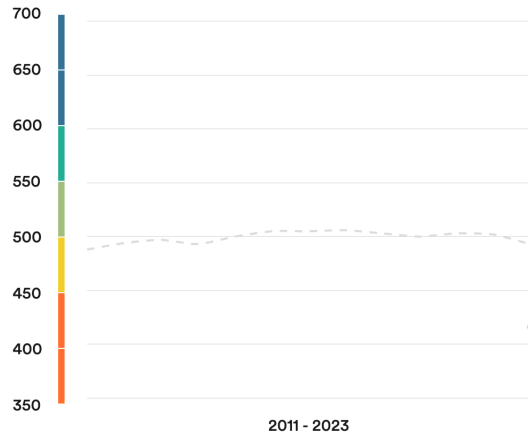

 **Benin**

#101

Ranked no. 101 out of 113 countries

EF EPI score: 416

Global average score: 493

Position in Africa : 18 of 23

Proficiency trends

Key  Very high  High  Moderate  Low  Very low

About the EF EPI

The EF English Proficiency Index (EF EPI) is a ranking of countries and regions by their English skills. This regional fact sheet is a companion to the EF EPI 2023 edition report. To read the full EF EPI report, with the ranking, regional analyses, and demographic trends, visit www.ef.com/epi. The EF EPI is published by Signum International AG.