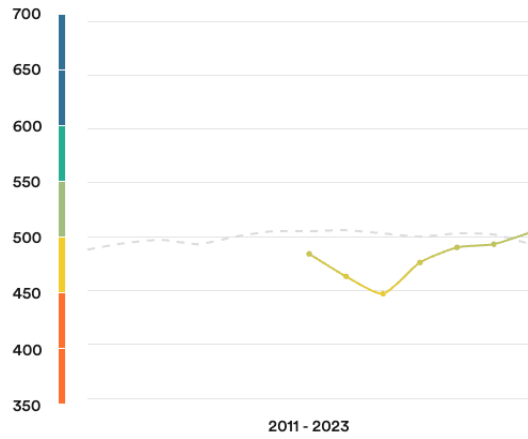

 **Bangladesh**

#60

Ranked no. 60 out of 113 countries

EF EPI score: 504

Global average score 493

Position in Asia : 8 of 23

Proficiency trends

Key █ Very high █ High █ Moderate █ Low █ Very low

Geographic scores

Regions

Dhaka	519
Chattogram	504
Rajshahi	500
Khulna	461
Sylhet	428

Cities

Chattogram	530
Dhaka	521
Sylhet	434

Age trends

Gender Trends

About the EF EPI