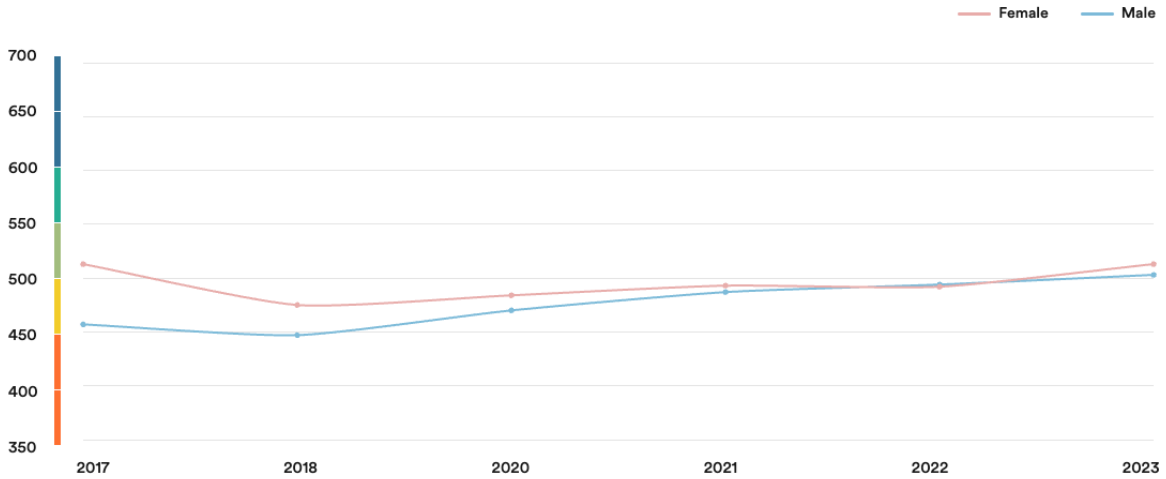

 **Bangladesh**

#60

Ranked no. 60 out of 113 countries

EF EPI score: 504

Global average score 493

Position in Asia : 8 of 23

Proficiency trends

Key █ Very high █ High █ Moderate █ Low █ Very low

Geographic scores

Regions

Dhaka	519
Chattogram	504
Rajshahi	500
Khulna	461
Sylhet	428

Cities

Chattogram	530
Dhaka	521
Sylhet	434

Age trends

Gender Trends

About the EF EPI