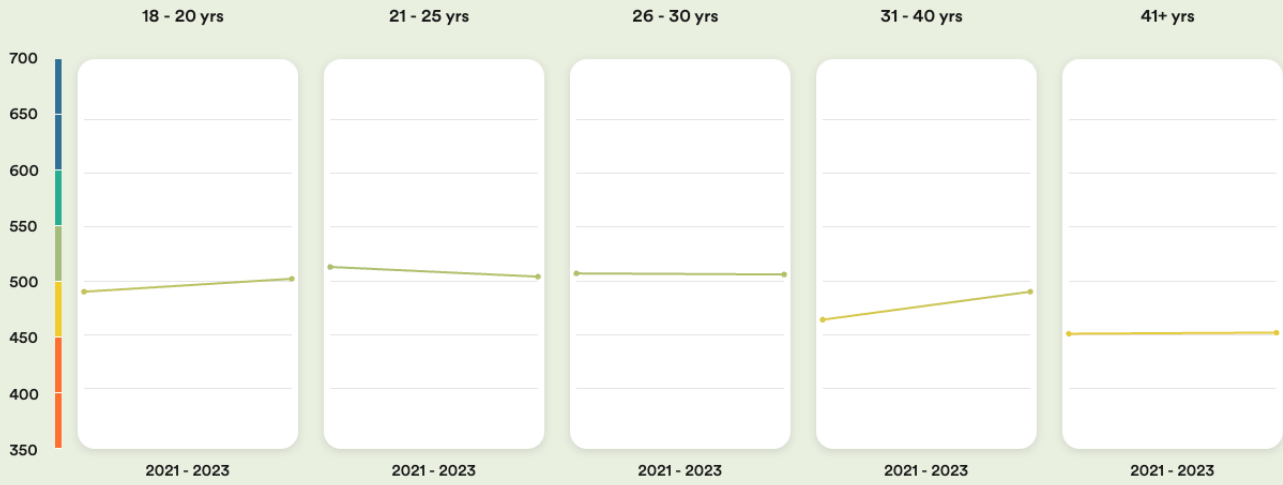

Geographic scores

Regions

Dhaka	519
Chattogram	504
Rajshahi	500
Khulna	461
Sylhet	428

Cities

Chattogram	530
Dhaka	521
Sylhet	434

Age trends

Gender Trends

About the EF EPI

The EF English Proficiency Index (EF EPI) is a ranking of countries and regions by their English skills. This regional fact sheet is a companion to the EF EPI 2023 edition report. To read the full EF EPI report, with the ranking, regional analyses, and demographic trends, visit www.ef.com/epi. The EF EPI is published by Signum International AG.