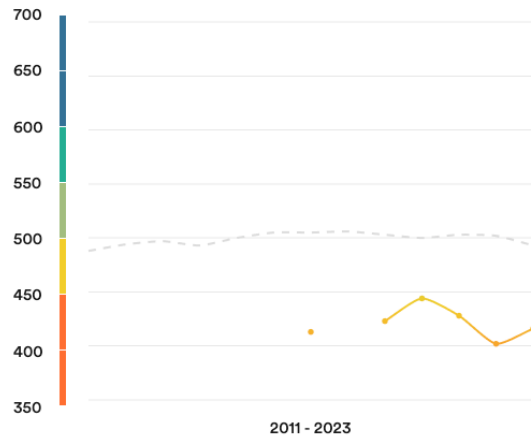

 **Angola**

#103

Ranked no. 103 out of 113 countries

EF EPI score: 416

Global average score 493

Position in Africa : 17 of 23

Proficiency trends

Key | Very high | High | Moderate | Low | Very low

Geographic scores

Cities

 Luanda 428

Demographic scores

Gender

Female: 424

Male: 412

Age groups

18 - 20 yrs

21 - 25 yrs

26 - 30 yrs

31 - 40 yrs

41+ yrs

Gender Trends

About the EF EPI

The EF English Proficiency Index (EF EPI) is a ranking of countries and regions by their English skills. This regional fact sheet is a companion to the EF EPI 2023 edition report. To read the full EF EPI report, with the ranking, regional analyses, and demographic trends, visit www.ef.com/epi. The EF EPI is published by Signum International AG.