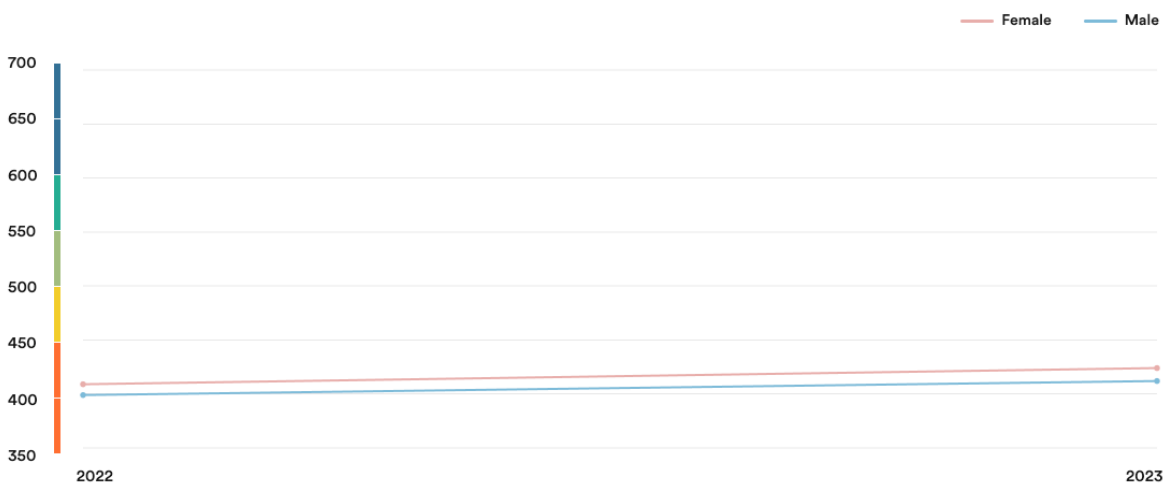

Geographic scores

Cities

 Luanda 428

Demographic scores

Gender

Female: 424

Male: 412

Age groups

18 - 20 yrs

21 - 25 yrs

26 - 30 yrs

31 - 40 yrs

41+ yrs

Gender Trends

About the EF EPI

The EF English Proficiency Index (EF EPI) is a ranking of countries and regions by their English skills. This regional fact sheet is a companion to the EF EPI 2023 edition report. To read the full EF EPI report, with the ranking, regional analyses, and demographic trends, visit www.ef.com/epi. The EF EPI is published by Signum International AG.