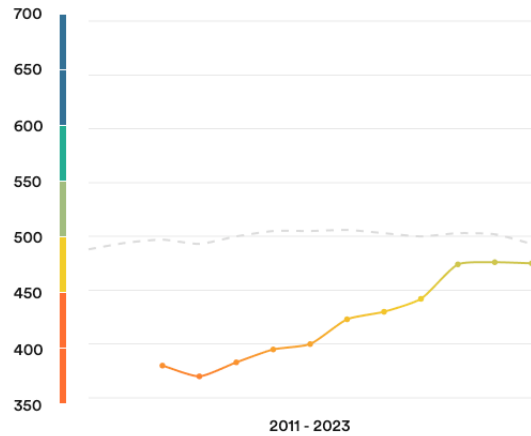

**Algeria**

**#77**

Ranked no. 77 out of 113 countries

EF EPI score: 475

Global average score 493

Position in Africa : 10 of 23

**Proficiency trends**

Key █ Very high █ High █ Moderate █ Low █ Very low

## Age trends